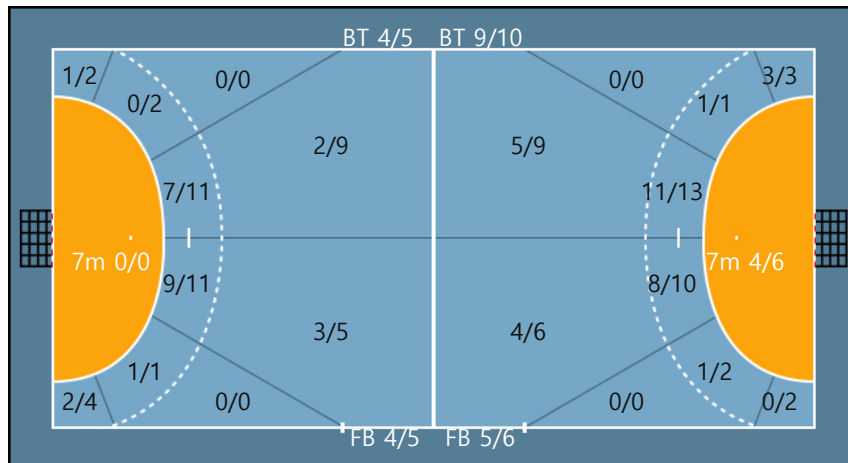

[SK 핸드볼 코리아리그(일반부)]

Shot Distribution

2021. 01. 22 20:00 SK호크스 아레나

Referees : 이형철 / 이가을
Technical officer : 장면호 / 한재우
MVP : 12. 우하림(광주도시공사)

광주도시공사 37 18 : 12 25 컬러풀대구
컬러풀대구

Players

Goals / Shots

2. 신민희		
0/0	0/0	0/0
0/0	0/0	0/0
1/1	0/0	0/0

7. 박지원		
0/0	0/0	0/0
0/0	0/0	0/0
0/0	0/0	0/0

12. 양채연		
0/0	0/0	0/0
0/0	0/0	0/0
0/0	0/0	0/0

16. 심현지		
0/0	0/0	0/0
0/0	0/0	0/0
0/0	0/0	0/0

17. 윤지민		
0/0	0/0	0/0
0/0	0/0	0/0
0/0	0/0	0/0

18. 배민희		
0/0	1/1	0/0
0/0	0/0	0/0
0/0	0/0	0/1

19. 여다정		
0/0	0/0	0/0
0/0	0/0	0/0
0/0	0/0	0/0

20. 황은진		
0/0	0/0	0/0
0/0	0/0	0/0
0/0	0/0	0/0

21. 조하랑		
0/0	0/0	0/0
2/2	0/0	1/1
2/3	1/2	0/0

22. 이원정		
0/1	0/0	0/0
0/1	0/0	0/1
1/1	0/0	0/0

Post: 1

Blocked: 1

Missed: 1

23. 김아영		
2/2	0/1	1/1
0/0	0/0	1/2
0/0	0/0	0/1

24. 김혜원		
0/0	1/1	0/0
1/1	0/0	0/0
2/2	0/0	1/1

25. 정유라		
1/1	0/0	1/1
0/1	0/0	1/2
1/2	0/0	2/6

26. 남영신		
0/0	0/0	0/0
0/0	0/0	0/0
0/0	0/0	1/1

27. 이경현		
0/0	0/0	0/0
0/0	0/0	0/0
0/0	0/0	0/0

Post: 1

Post: 1 Blocked: 1

Team

Goals / Shots

Team		
3/4	2/3	2/2
3/5	0/0	3/6
7/9	1/2	4/10

Missed: 1 Post: 3
Blocked: 2

Offense

Defense

Goalkeepers

Goals / Shots

12. 양채연		
0/1	0/0	2/2
0/0	0/0	1/2
3/3	0/0	1/1

16. 심현지		
7/8	0/0	5/6
4/6	0/0	1/3
6/6	1/1	6/6