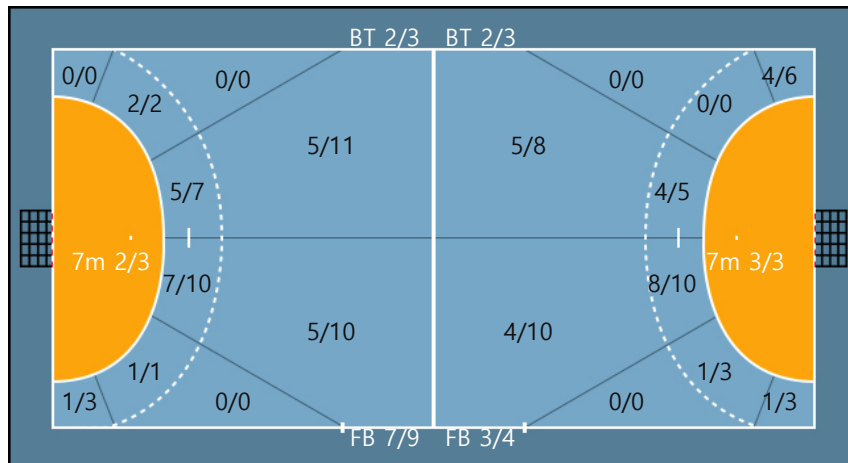

[SK 핸드볼 코리아리그(일반부)]

Shot Distribution

2021. 01. 24 13:40 SK호크스 아레나

Referees : 이가을 / 박현진
Technical officer : 강태구 / 홍정호
MVP : 23. 이미경(부산시설공단)

광주도시공사   **28**   15 : 20   **30**   **부산시설공단**
광주도시공사   13 : 10

Players

Goals / Shots

1. 손민지		
0/0	0/0	0/0
0/0	0/0	0/0
0/0	0/0	0/0

2. 방민서		
0/0	0/0	0/0
0/0	0/0	0/0
0/0	0/0	0/0

9. 서아루		
0/0	0/0	1/1
1/2	0/0	1/2
1/1	0/0	0/0

10. 원선필		
1/1	0/0	0/2
0/0	0/0	0/0
0/0	0/0	3/3

11. 이슬기		
0/0	0/0	0/0
0/0	0/0	0/0
0/0	0/0	0/0

Post: 1

12. 우하림		
0/0	0/0	0/0
0/0	0/0	0/0
0/0	0/0	0/0

13. 정현희		
3/4	0/0	1/2
0/0	0/0	0/1
1/1	0/0	1/3

18. 한승미		
1/1	0/0	1/1
0/0	0/0	0/0
1/1	0/0	0/0

20. 김지혜		
0/0	0/0	0/0
0/0	0/0	0/0
0/0	0/0	0/0

22. 문세린		
0/0	0/0	0/0
0/0	0/0	0/0
0/0	0/0	0/0

Post: 1 Blocked: 1

24. 강경민		
1/2	0/0	0/0
2/2	0/0	1/1
1/3	0/0	1/3

27. 권민지		
0/0	0/0	0/0
0/0	0/0	0/0
0/0	0/0	0/0

28. 박지영		
0/0	0/0	0/0
0/0	0/0	0/0
0/0	0/0	0/0

29. 김지현		
3/3	0/0	2/2
0/0	0/0	0/1
0/0	0/0	0/0

Blocked: 4

Post: 2 Blocked: 1

Team

Goals / Shots

Team		
9/11	0/0	5/8
3/4	0/0	2/5
4/6	0/0	5/9

Missed: 0 Post: 4
Blocked: 6

Offense

Defense

Goalkeepers

Goals / Shots

1. 손민지		
1/4	0/0	5/5
1/3	0/0	3/5
8/9	0/0	2/4

12. 우하림		
0/0	0/0	3/3
0/0	0/0	1/1
3/4	0/0	3/4