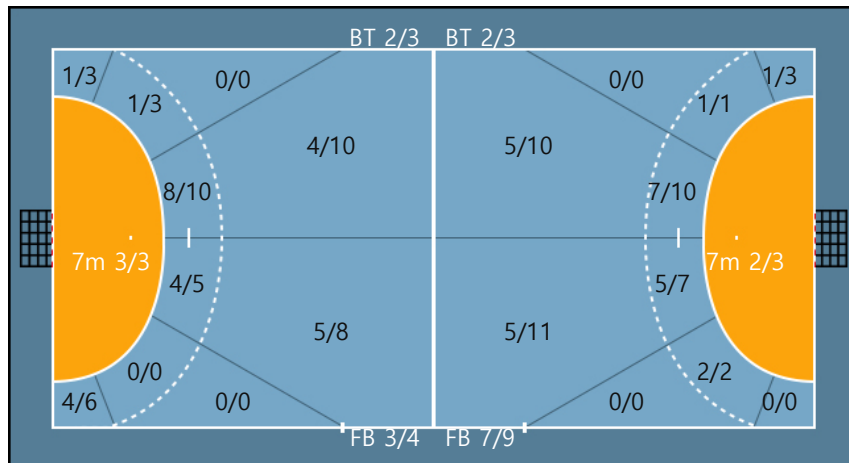

[SK 핸드볼 코리아리그(일반부)]

Shot Distribution

2021. 01. 24 13:40 SK호크스 아레나

Referees : 이가을 / 박현진
Technical officer : 강태구 / 홍정호
MVP : 23. 이미경(부산시설공단)

광주도시공사   **28**   15 : 20   **30**   **부산시설공단**
부산시설공단

Players

Goals / Shots

1. 오사라		
0/0	0/0	0/0
0/0	0/0	0/0
0/0	0/0	0/0

3. 함지선		
0/0	0/0	1/1
0/0	0/0	0/1
1/1	0/0	0/2

7. 김수정		
0/1	0/0	0/0
0/0	0/0	0/0
2/2	0/0	0/0

9. 정가희		
0/0	0/0	1/1
0/0	0/0	0/0
1/2	0/0	2/2

11. 심해인		
0/0	0/0	0/0
0/0	0/0	1/1
3/3	0/0	0/0

Missed: 1

Post: 2 Blocked: 1

12. 주희		
0/0	0/0	0/0
0/0	0/0	0/0
0/0	0/0	0/0

17. 류은희		
0/0	0/0	0/0
0/0	0/0	0/0
0/0	0/0	0/0

18. 박선영		
0/0	0/0	0/0
0/0	0/0	0/0
0/0	0/0	0/0

19. 강은혜		
0/1	0/0	0/0
0/1	0/0	1/1
1/1	0/0	0/0

20. 최지현		
0/0	0/0	0/0
0/0	0/0	0/1
0/0	0/0	0/0

Post: 1 Blocked: 2

23. 이미경		
1/2	0/0	2/2
1/2	0/0	1/1
1/2	0/0	2/2

24. 권한나		
0/0	0/0	1/1
0/0	0/0	0/0
1/1	0/0	1/1

26. 신진미		
0/0	0/0	1/1
0/0	0/0	0/0
0/0	0/0	0/0

27. 김진이		
0/0	0/0	2/2
0/0	0/0	1/1
1/1	0/0	0/1

Missed: 1

77. 박시연		
0/0	0/0	0/0
0/0	0/0	0/0
0/0	0/0	0/0

Missed: 1 Blocked: 2

Team

Goals / Shots

Team		
1/4	0/0	8/8
1/3	0/0	4/6
11/13	0/0	5/8

Missed: 3 Post: 3
Blocked: 5

Offense

Defense

Goalkeepers

Goals / Shots

1. 오사라		
7/8	0/0	3/6
3/3	0/0	2/5
2/3	0/0	5/7

12. 주희		
2/3	0/0	2/2
0/1	0/0	0/0
2/3	0/0	0/2