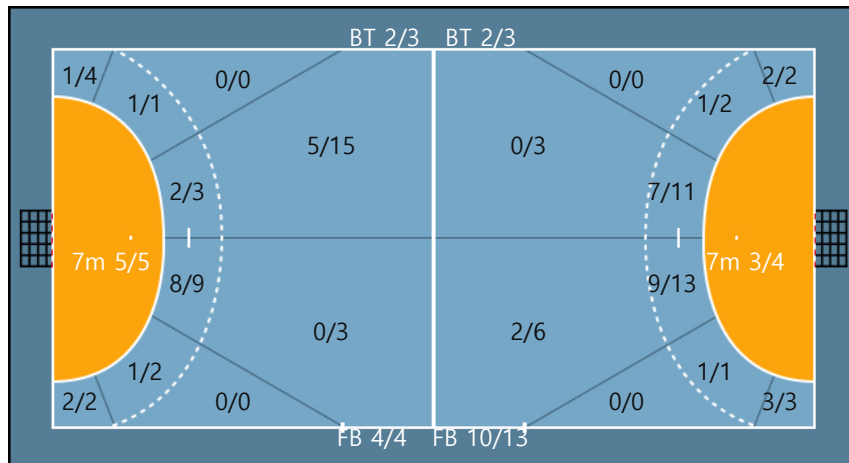

Post: 2

Team
Goals / Shots

Team		
1/2	1/4	6/7
2/3	0/0	4/8
6/6	0/0	5/7

Missed: 3 Post: 4
Blocked: 1

Offense

Defense

Goalkeepers
Goals / Shots

12. 노지훈		
0/0	0/0	0/0
1/1	0/0	0/0
0/0	0/0	0/0