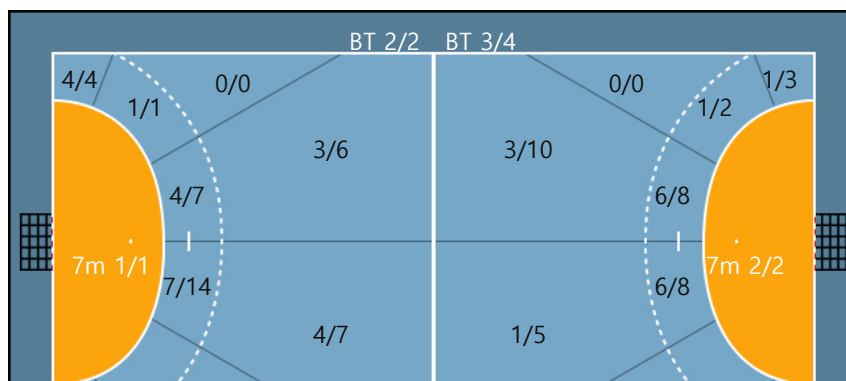

[SK 핸드볼 코리아리그(일반부)]

Shot Distribution

2021. 01. 29 12:00 삼척시민체육관

Referees : 이형철 / 조용현
Technical officer : 홍정호 / 강용구
MVP : 19. 강은혜(부산시설공단)

부산시설공단

27

12 : 10
15 : 16

26

경남개발공사

부산시설공단

Players

Goals / Shots

1. 오사라		
0/0	0/0	0/0
0/0	0/0	0/0
0/0	0/0	0/0

3. 함지선		
1/1	0/0	0/0
0/0	0/0	0/0
2/3	0/0	0/0

7. 김수정		
0/0	0/0	1/1
0/0	0/0	0/0
1/1	0/0	0/0

9. 정가희		
1/1	0/0	1/1
0/0	0/0	0/0
1/1	0/0	0/0

11. 심해인		
0/1	0/0	0/1
0/1	0/0	0/0
1/3	0/0	0/0

Missed: 2

12. 주희		
0/0	0/0	0/0
0/0	0/0	0/0
0/0	0/0	0/0

17. 류은희		
0/0	0/0	0/0
0/0	0/0	0/0
0/0	0/0	0/0

18. 박선영		
0/0	0/0	0/0
0/0	0/0	0/0
0/0	0/0	0/0

19. 강은혜		
1/1	1/2	1/1
0/0	0/1	0/1
1/2	0/0	2/3

20. 최지현		
0/0	0/0	0/0
0/0	0/0	0/0
1/1	0/0	2/2

23. 이미경		
0/0	0/0	1/2
0/0	0/0	0/0
0/1	0/0	2/2

24. 권한나		
2/2	1/1	0/0
0/0	0/0	0/0
0/0	0/0	2/2

26. 신진미		
0/0	0/0	0/0
0/0	0/0	0/0
0/0	0/0	0/0

27. 김진이		
0/0	0/0	0/0
0/0	0/0	0/0
0/0	0/0	1/1

77. 박시연		
0/0	0/0	0/0
0/0	0/0	0/0
0/0	0/0	0/0

Blocked: 1

Post: 1 Blocked: 2

Post: 1 Blocked: 2

96. 코스타		
0/0	0/0	0/0
0/0	0/0	0/0
0/0	0/0	0/0

Team

Goals / Shots

Team		
5/6	2/3	4/6
0/1	0/1	0/1
7/12	0/0	9/10

Missed: 2 Post: 2

Blocked: 5

Offense

Defense

Goalkeepers

Goals / Shots

1. 오사라		
1/1	1/1	2/2
0/1	0/0	2/2
1/1	0/0	2/2

12. 주희		
2/3	0/0	6/6
0/0	0/0	1/4
6/11	0/1	2/2