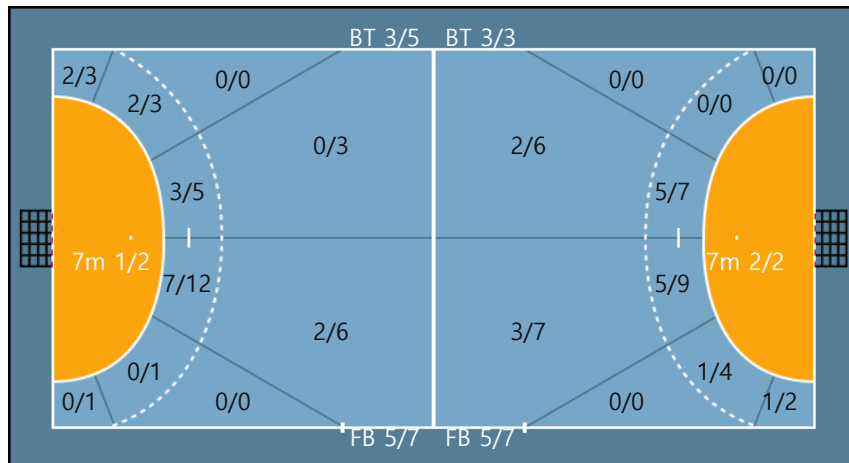

[SK 핸드볼 코리아리그(일반부)]

Shot Distribution

2021. 01. 30 16:20 삼척시민체육관

Referees : 박현진 / 김원정
Technical officer : 강태구 / 강용구
MVP : 32. 김동욱(상무피닉스)

상무피닉스 19 11 : 8 17 충남도청

충남도청

Players

Goals / Shots

3. 김민규		
2/3	0/0	0/0
0/0	0/0	0/0
1/1	0/0	0/0

7. 김준형		
0/0	0/0	1/2
0/0	0/0	0/1
2/3	0/0	0/0

Missed: 1

11. 조정래		
0/0	0/0	0/0
0/0	0/0	0/0
0/0	0/0	0/0

18. 김동준		
0/0	0/0	0/1
0/1	0/0	0/0
0/0	0/0	0/0

19. 남성욱		
1/1	0/0	0/0
0/0	0/0	0/0
0/0	0/0	0/0

20. 민병탁		
0/0	0/0	0/1
0/0	0/0	0/0
0/1	0/0	0/0

22. 박용준		
0/0	0/0	0/0
0/0	0/0	0/0
0/0	0/0	0/0

32. 임효섭		
1/1	0/0	2/2
0/0	0/0	0/0
0/0	0/0	1/2

44. 김민재		
0/0	0/0	1/1
0/1	0/0	0/0
0/0	0/0	2/2

55. 박경석		
0/0	0/0	0/0
0/0	0/0	0/0
0/0	0/0	0/0

Missed: 1

66. 원민준		
0/0	0/0	0/0
0/1	0/0	0/0
0/0	0/0	0/0

69. 남성철		
0/0	0/0	0/0
0/0	0/0	0/0
0/0	0/0	0/0

74. 오황제		
0/1	0/0	1/1
1/1	0/0	0/1
1/1	0/0	0/0

83. 이동명		
0/0	0/0	0/0
0/0	0/0	0/0
0/0	0/0	0/0

Post: 1

Missed: 2 Post: 1

Team

Goals / Shots

Team		
4/6	0/0	5/8
1/4	0/0	0/2
4/6	0/0	3/4

Missed: 4 Post: 2
Blocked: 0

Offense

Defense

Goalkeepers

Goals / Shots

69. 남성철		
1/1	0/0	1/1
1/1	0/0	2/3
1/1	0/0	3/3

83. 이동명		
2/5	0/1	3/4
1/4	0/0	0/1
1/1	0/0	3/4