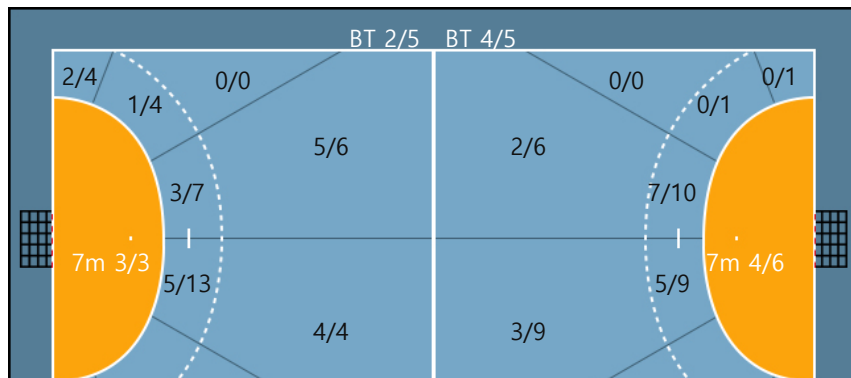

[SK 핸드볼 코리아리그(일반부)]

Shot Distribution

2021. 01. 31 13:00 삼척시민체육관

Referees : 구본욱 / 김원정

Technical officer : 강태구 / 장면호

MVP : 29. 유소정(SK슈가글라이더즈)

SK슈가글라이더즈   **26**   15 : 15   **26**   **부산시설공단**
부산시설공단   11 : 11

Players

Goals / Shots

1. 오사라		
0/0	0/0	0/0
0/0	0/0	0/0
0/0	0/0	0/0

3. 함지선		
0/0	0/0	0/0
1/1	0/0	0/0
0/0	0/0	0/1

7. 김수정		
0/0	0/0	2/2
0/0	0/0	0/0
1/1	0/0	0/0

9. 정가희		
0/0	0/0	1/1
0/0	0/0	1/1
0/0	0/0	1/2

11. 심해인		
0/0	0/0	0/0
0/0	0/0	0/0
0/0	0/0	0/0

12. 주희		
0/0	0/0	0/0
0/0	0/0	0/0
0/0	0/0	0/0

17. 류은희		
0/0	0/0	0/0
0/0	0/0	0/0
0/0	0/0	0/0

18. 박선영		
0/0	0/0	0/0
0/0	0/0	0/0
0/0	0/0	0/0

19. 강은혜		
0/1	0/0	0/0
1/2	0/0	0/0
2/3	1/1	1/1

20. 최지현		
0/0	0/0	0/0
0/0	0/0	0/0
0/0	0/0	0/0

Missed: 1

23. 이미경		
2/3	0/0	1/2
1/2	0/1	0/0
1/1	0/0	0/0

24. 권한나		
0/0	0/0	1/1
0/0	0/0	1/1
1/1	1/1	0/2

26. 신진미		
0/0	0/0	0/0
0/0	0/0	0/0
0/0	0/0	0/0

27. 김진이		
1/1	0/0	2/2
0/0	0/0	0/0
2/2	0/0	0/0

77. 박시연		
0/0	0/0	0/0
0/0	0/0	0/0
0/0	0/0	0/0

Missed: 1 Post: 1

Missed: 1

Post: 1

Blocked: 2

96. 코스타		
0/1	0/0	0/0
0/0	0/0	0/1
0/0	0/0	0/0

Team

Goals / Shots

Team		
3/6	0/0	7/8
3/5	0/1	2/3
7/8	2/2	2/6

Missed: 3 Post: 2

Blocked: 2

Offense

Defense

Goalkeepers

Goals / Shots

1. 오사라		
5/7	0/1	6/7
3/6	0/2	1/3
5/8	0/0	6/7

7. 김수정		
0/0	0/0	0/0
0/1	0/0	0/0
0/0	0/0	0/0