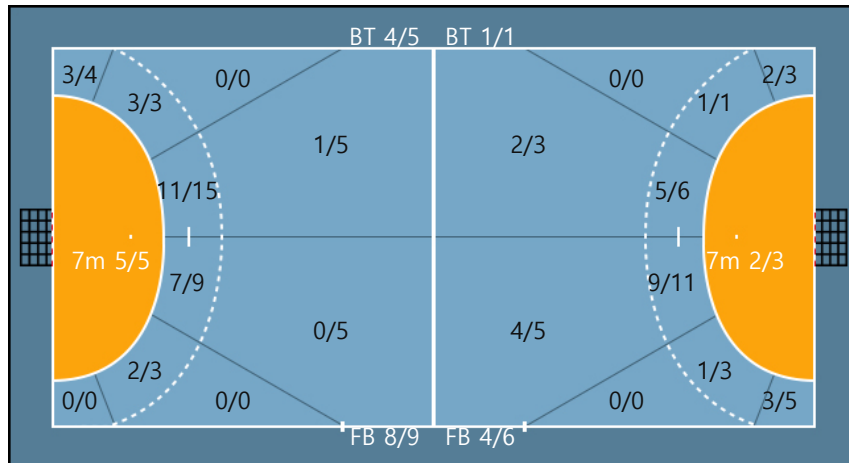

Missed: 1 Post: 2

Post: 3

Blocked: 1

Team Goals / Shots

Team		
10/12	1/2	4/5
2/3	0/0	4/6
4/6	0/0	7/7

Missed: 1 Post: 7
Blocked: 2

Offense

Defense