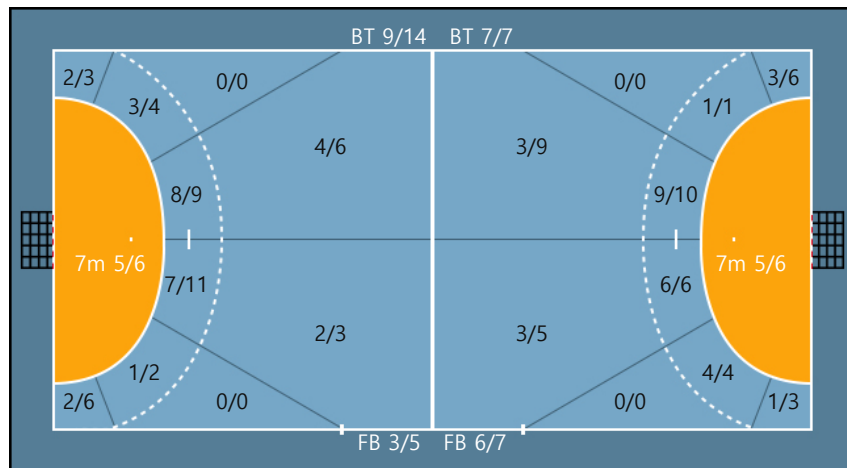

[SK 핸드볼 코리아리그(일반부)]

Shot Distribution

2021. 02. 05 18:00 기장체육관

Referees : 조용현 / 차창환
Technical officer : 김석주 / 장면호
MVP : 22. 우빛나(서울시청)

서울시청   35   17 : 18   34   컬러폴대구

컬러폴대구

Players

Goals / Shots

2. 신민희		
0/0	0/0	0/0
0/0	0/0	0/0
0/0	0/0	0/0

7. 박지원		
0/0	0/0	0/0
0/0	0/0	0/0
1/1	0/0	0/0

12. 양채연		
0/0	0/0	0/0
0/0	0/0	0/0
0/0	0/0	0/0

16. 심현지		
0/0	0/0	0/0
0/0	0/0	0/0
0/0	0/0	0/0

17. 윤지민		
0/0	0/0	0/0
0/0	0/0	0/0
0/0	0/0	0/0

Missed: 1

18. 배민희		
0/0	0/0	0/0
0/0	0/0	0/0
0/0	0/0	1/1

19. 여다정		
0/0	0/0	0/0
0/0	0/0	0/0
0/0	0/0	0/0

20. 황은진		
0/0	0/0	1/1
0/0	0/0	1/1
2/2	0/0	1/1

21. 조하량		
2/2	0/0	2/3
0/0	0/0	0/1
2/2	0/0	1/2

22. 이원정		
0/0	0/0	0/0
0/0	0/0	0/0
0/0	0/0	0/0

Post: 2

Missed: 1 Post: 1

23. 김아영		
0/0	1/1	1/1
1/1	0/0	2/2
2/2	0/0	0/0

24. 김혜원		
0/0	0/0	0/0
0/0	0/0	0/0
0/0	0/0	0/0

25. 정유라		
1/1	0/0	1/1
0/0	0/0	0/0
2/2	1/1	0/0

26. 남영신		
2/2	0/0	0/0
2/2	0/0	0/0
1/1	0/0	1/1

27. 이경현		
0/0	0/0	0/0
0/0	0/0	1/1
0/1	0/0	1/1

Missed: 3 Post: 1

Missed: 1 Post: 1

Post: 1 Blocked: 1

Blocked: 1

Team

Goals / Shots

Team		
5/5	1/1	5/6
3/3	0/0	4/5
10/11	1/1	5/6

Missed: 6 Post: 6 Blocked: 2

Offense

Defense

Goalkeepers

Goals / Shots

12. 양채연		
1/1	0/0	0/0
0/0	0/0	1/1
0/0	0/0	0/0

16. 심현지		
8/11	0/1	6/6
4/5	0/0	3/3
7/9	0/2	5/7

2Min	2 Minute Suspensions	AS	Assists	BS	Block Shots	BT	Breakthroughs	RB	Rebound
DR	Disqualification with report	RC	Red cards	FB	Fast Breaks	G/S	Goals/Shots	BD	Blocked
S/S	Saves/Shots	YC	Yellow cards	ST	Steals	TF	Technical Faults	%	Efficiency