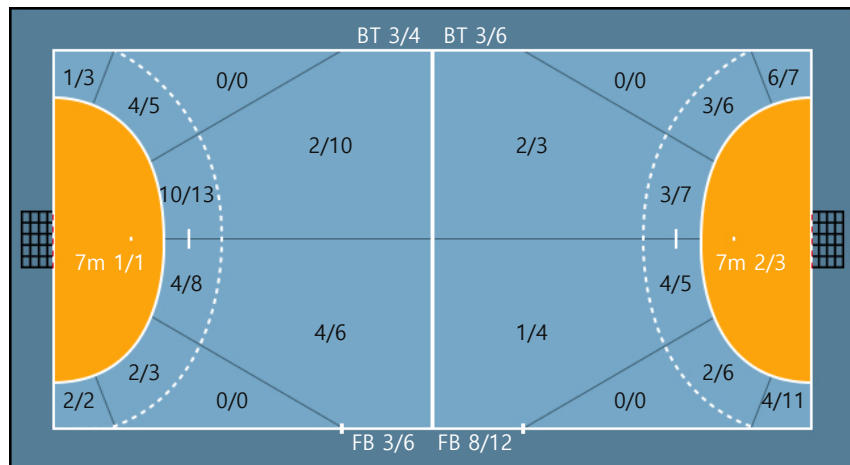

Missed: 1

**96. 코스타**

0/0	0/0	0/0
0/0	0/0	0/0
0/0	0/0	0/0

**Team**

**Goals / Shots**

Team		
9/10	1/1	4/5
2/4	0/2	4/5
8/10	0/0	2/4

Missed: 2 Post: 8 Blocked: 3

**Offense**