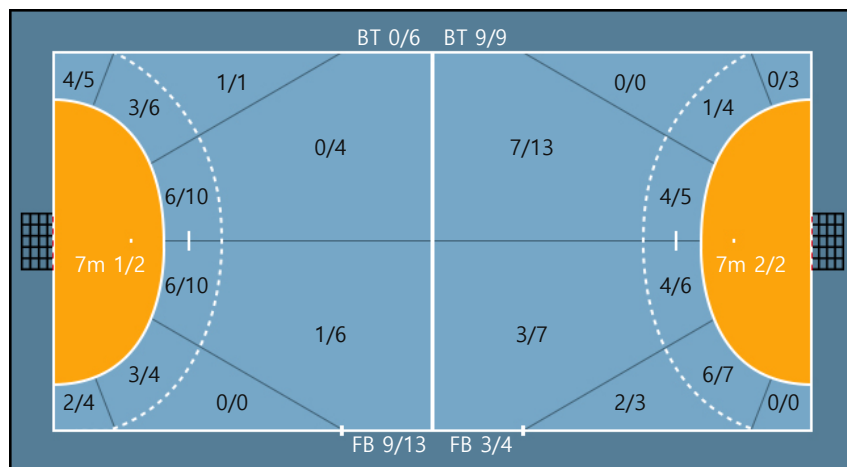

[SK 핸드볼 코리아리그(일반부)]

Shot Distribution

2021. 02. 06 13:00 기장체육관

Referees : 박현진 / 김원정
Technical officer : 한재우 / 김석주
MVP : 13. 정현희(광주도시공사)

SK슈가글라이더즈 27 16 : 16 29 광주도시공사

SK슈가글라이더즈

Players

Goals / Shots

2. 김선화		
2/2	0/0	0/0
0/0	0/0	0/0
1/1	0/0	1/1

6. 최수지		
1/1	0/0	0/1
0/1	0/0	0/0
1/1	0/0	0/0

7. 김금정		
2/3	0/0	1/3
0/0	0/0	0/0
0/0	0/0	0/0

8. 이한솔		
1/1	0/0	0/0
0/0	0/0	0/0
0/0	0/0	1/2

10. 김세영		
0/0	0/0	0/0
0/1	0/0	0/0
0/0	0/0	0/0

Missed: 1

Missed: 1 Post: 1

Blocked: 1

11. 연은영		
2/2	0/0	0/0
0/0	0/0	0/1
1/1	0/0	0/0

12. 이민지		
0/0	0/0	0/0
0/0	0/0	0/0
0/0	0/0	0/0

15. 최수민		
0/0	0/0	0/1
0/0	0/0	2/3
0/0	0/0	1/1

16. 김수연		
0/0	0/0	0/0
0/0	0/0	0/0
0/0	0/0	0/0

17. 최영선		
0/0	0/0	0/0
0/0	0/0	0/0
0/1	0/0	0/0

21. 최경빈		
0/0	0/1	0/1
0/0	0/0	0/0
0/0	0/0	0/1

26. 신다빈		
1/1	0/0	1/1
0/0	0/0	0/0
1/1	0/0	0/0

27. 유미코		
1/2	0/0	0/0
0/0	0/0	0/0
0/1	0/0	1/1

28. 조수연		
0/0	0/0	1/1
1/2	0/0	0/1
0/0	0/0	0/1

29. 유소정		
1/1	0/0	0/0
0/0	0/0	1/1
0/0	0/0	1/1

Missed: 1 Post: 1

Post: 1

Blocked: 1

Team

Goals / Shots

Team		
11/13	0/1	3/8
1/4	0/0	3/6
4/6	0/0	5/8

Missed: 3 Post: 3 Blocked: 2

Offense

Defense

Goalkeepers

Goals / Shots

12. 이민지		
5/7	1/1	4/6
1/3	0/0	2/4
3/6	1/3	5/6

16. 김수연		
2/2	0/0	1/1
0/0	0/0	0/0
0/1	1/1	3/3