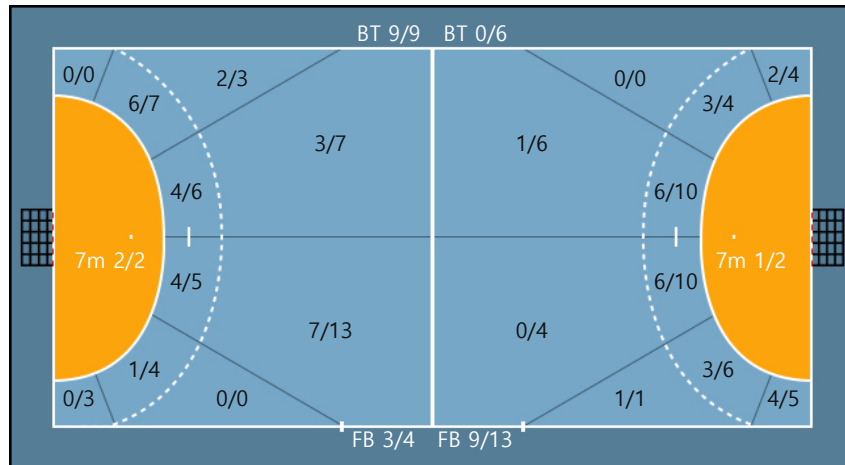

Team

Goals / Shots

Team	1	2	3
7/9	1/1	5/7	
1/3	0/0	2/4	
3/7	2/4	8/9	

Missed: 5 Post: 1 Blocked: 8

Offense

Defense

Goalkeepers

Goals / Shots