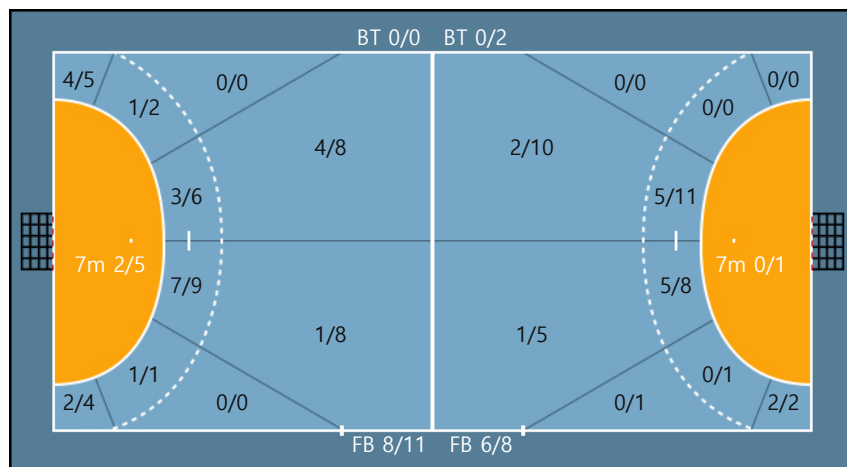

[SK 핸드볼 코리아리그(일반부)]

Shot Distribution

2021. 02. 06 14:40 기장체육관

Referees : 이형철 / 이가을
Technical officer : 홍정호 / 장면호
MVP : 12. 박미라(삼척시청)

경남개발공사 15 9 : 9 25 삼척시청

삼척시청

Players

Goals / Shots

1. 강은지		
0/0	0/0	0/0
0/0	0/0	0/0
0/0	0/0	0/0

6. 연수진		
0/1	0/0	0/0
0/0	0/0	0/0
3/4	0/0	1/1

7. 김소연		
0/0	0/0	0/0
0/0	0/0	0/0
0/0	0/0	0/0

10. 이재영		
0/0	0/0	1/1
0/0	0/0	0/0
0/0	0/0	0/0

11. 김윤지		
2/2	0/0	0/1
0/0	0/0	0/0
1/1	0/0	3/3

Post: 1

12. 박미라		
0/0	0/0	0/0
0/0	0/0	0/0
0/0	0/0	0/0

13. 유현지		
0/1	0/0	0/0
0/0	0/0	0/0
0/0	0/0	0/0

14. 박은수		
0/0	0/0	0/0
0/0	0/0	0/0
0/0	0/0	0/0

17. 한미슬		
0/1	0/0	0/0
0/0	0/0	0/0
1/3	0/0	0/1

21. 김보은		
0/0	0/0	1/1
0/0	0/0	0/0
1/1	0/0	1/2

Missed: 1

22. 강별		
1/1	0/0	0/0
0/0	0/0	0/0
0/0	0/0	0/0

23. 송지은		
0/1	0/0	0/0
0/0	0/0	0/0
4/4	0/1	0/0

24. 이효진		
0/0	0/0	0/0
1/2	0/0	0/1
3/4	0/0	0/0

26. 강은서		
0/1	1/1	0/0
0/0	0/0	0/0
0/0	0/0	0/0

27. 김상미		
0/0	0/0	0/0
0/0	0/0	0/0
0/0	0/0	0/0

Missed: 1 Post: 1

Missed: 1 Blocked: 1

Missed: 2 Post: 1

Blocked: 3

Blocked: 1

28. 박소연		
0/0	0/0	0/0
0/0	0/0	0/0
0/0	0/0	0/0

Team

Goals / Shots

Team		
3/8	1/1	2/3
1/2	0/0	0/1
13/17	0/1	5/7

Missed: 5 Post: 3 Blocked: 5

Offense

Defense

Goalkeepers

Goals / Shots

1. 강은지		
0/0	0/0	0/0
0/0	0/0	0/0
0/0	0/0	0/0

12. 박미라		
6/6	0/0	1/2
0/5	0/2	1/5
3/6	1/2	3/6