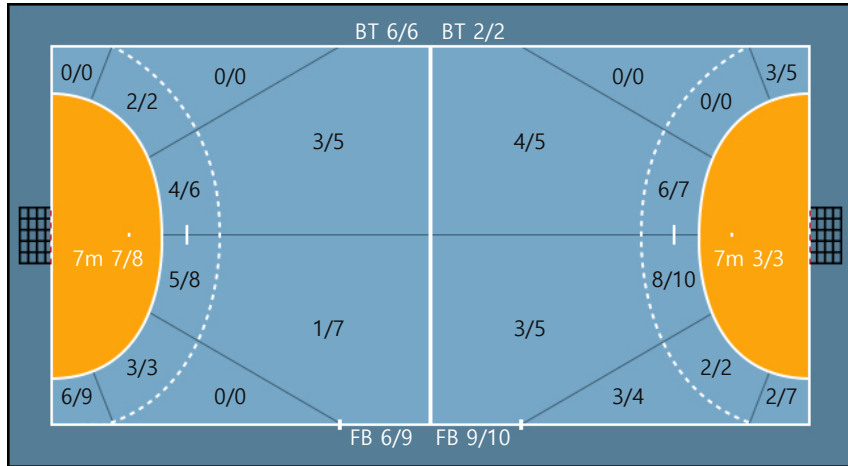

93. 김은경		
0/0	0/0	0/0
0/0	0/0	1/1
2/4	0/0	0/0

Post: 1

Team

Goals / Shots

Team		
4/6	0/0	4/7
2/2	0/0	3/5
8/12	1/1	9/10

Missed: 0 Post: 5 Blocked: 2

Offense

Defense