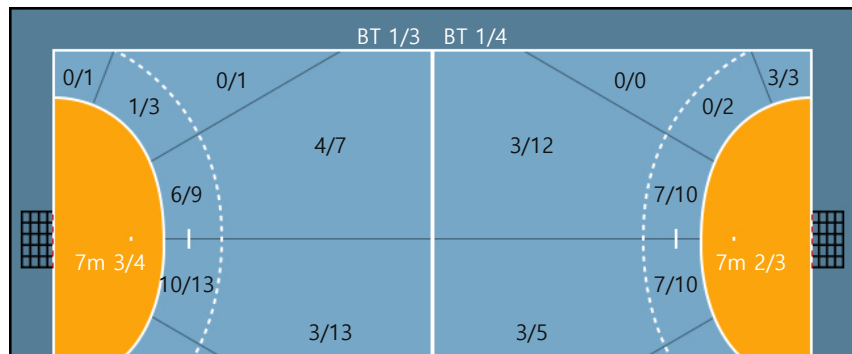

[SK 핸드볼 코리아리그(일반부)]

Shot Distribution

2021. 02. 08 19:40 기장체육관

Referees : 이형철 / 이가을
Technical officer : 홍정호 / 한재우
MVP : 29. 김지현(광주도시공사)

광주도시공사 29   16 : 13   28   경남개발공사

광주도시공사

Players

Goals / Shots

1. 손민지		
0/0	0/0	0/0
0/0	0/0	0/0
0/0	0/0	0/0

2. 방민서		
0/0	0/0	0/0
0/0	0/0	0/0
0/0	0/0	0/0

9. 서아루		
0/0	0/0	0/0
1/1	0/0	0/0
0/0	0/0	2/2

10. 원선필		
0/0	0/0	1/1
1/1	0/0	0/1
2/2	1/1	0/0

11. 이슬기		
0/0	0/0	0/0
0/0	0/0	0/0
0/0	0/0	0/0

Missed: 2 Post: 1

Post: 1

12. 우하림		
0/0	0/0	0/0
0/0	0/0	0/0
0/0	0/0	0/0

13. 정현희		
0/2	0/0	0/0
1/1	0/0	0/0
0/2	0/0	0/0

18. 한승미		
0/0	0/0	0/0
0/0	0/0	1/1
0/0	0/0	0/0

20. 김지혜		
0/0	0/0	0/0
0/0	0/0	0/0
0/0	0/0	1/1

22. 문세린		
0/0	0/0	0/0
0/0	0/0	0/0
0/0	0/0	0/0

Missed: 2 Post: 2

Post: 1

Blocked: 1

24. 강경민		
4/5	0/0	2/2
2/2	0/0	0/1
1/1	0/0	2/3

27. 권민지		
0/0	0/0	0/0
0/0	0/0	0/0
0/0	0/0	0/0

Missed: 2 Post: 2

Blocked: 1

28. 박지영		
0/0	0/0	0/0
0/0	0/0	0/0
0/0	0/0	0/0

29. 김지현		
1/2	0/0	3/3
0/1	0/0	0/0
1/1	0/0	2/2

Post: 3 Blocked: 3

Team

Goals / Shots

Team		
5/9	0/0	6/6
5/6	0/0	1/3
4/6	1/1	7/8

Missed: 6 Post: 10 Blocked: 5

Offense

Defense

Goalkeepers

Goals / Shots

1. 손민지		
2/3	0/0	5/5
1/3	0/0	0/2
6/10	1/2	10/17

12. 우하림		
1/1	0/0	1/1
0/0	0/0	0/0
0/0	0/0	1/1