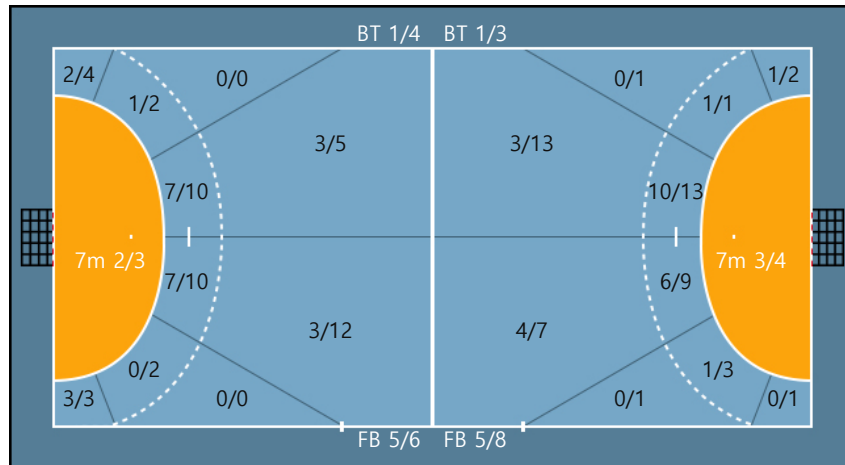

Team Goals / Shots

| Team | 3/4  | 0/0 | 6/6   |
|------|------|-----|-------|
|      | 1/3  | 0/0 | 0/2   |
|      | 6/10 | 1/2 | 11/18 |

Missed: 1   Post: 5   Blocked: 1

**Offense**

**Defense**

Goalkeepers Goals / Shots