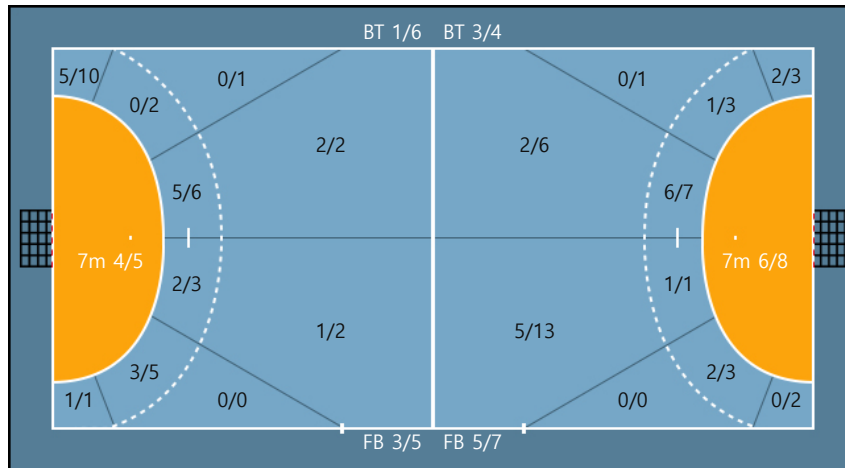

[SK 핸드볼 코리아리그(일반부)]

Shot Distribution

2022. 01. 06 17:00 SK핸드볼경기장

Referees : 차창환 / 김원정
Technical officer : 이항걸 / 오용기
MVP : 24. 강경민(광주도시공사)

인천광역시청

23

11 : 12
12 : 13

25

광주도시공사

인천광역시청

Players

Goals / Shots

2. 김선화		
1/2	0/0	0/0
1/1	0/0	1/2
2/2	2/2	0/1

Post: 1

5. 문필희		
0/0	0/0	0/0
0/0	0/0	0/0
0/0	0/0	0/0

7. 신은주		
0/0	0/0	0/0
0/0	0/0	0/0
0/0	0/0	0/0

9. 김은아		
0/0	0/0	0/0
0/0	0/0	0/0
0/2	0/0	2/3

Blocked: 1

12. 이소연		
0/0	0/0	0/0
0/0	0/0	0/0
0/0	0/0	0/0

13. 장나연		
0/0	0/0	0/0
0/0	0/0	1/1
0/0	0/0	0/0

16. 이가은		
0/0	0/0	0/0
0/0	0/0	0/0
0/0	0/0	0/0

17. 김희진		
0/0	0/0	0/0
0/0	0/0	0/0
0/1	0/1	2/2

Missed: 1 Blocked: 1

18. 김한령		
1/1	0/0	0/0
0/0	0/0	0/0
0/0	0/0	0/0

19. 이한주		
0/0	0/0	0/0
0/0	0/0	0/0
0/0	0/0	0/0

20. 김설희		
0/0	0/0	0/0
0/0	0/0	0/0
0/0	0/0	0/0

21. 김성은		
0/0	0/0	0/0
1/1	0/0	0/1
1/1	0/0	0/0

23. 오예담		
2/2	0/0	0/0
1/1	0/0	0/0
0/0	0/0	1/2

27. 김선해		
0/1	0/0	1/1
0/0	0/0	0/0
1/1	1/1	0/0

29. 신다래		
1/1	0/0	0/1
0/0	0/0	0/0
0/0	0/0	0/0

Team

Goals / Shots

Team		
5/7	0/0	1/2
3/3	0/0	2/4
4/7	3/4	5/8

Missed: 1 Post: 1 Blocked: 2

Offense

Defense

Goalkeepers

Goals / Shots

16. 이가은		
4/7	0/0	6/11
2/4	0/0	0/2
6/8	2/2	4/5

2Min	2 Minute Suspensions	AS	Assists	BS	Block Shots	BT	Breakthroughs	RB	Rebound
DR	Disqualification with report	RC	Red cards	FB	Fast Breaks	G/S	Goals/Shots	BD	Blocked
S/S	Saves/Shots	YC	Yellow cards	ST	Steals	TF	Technical Faults	%	Efficiency