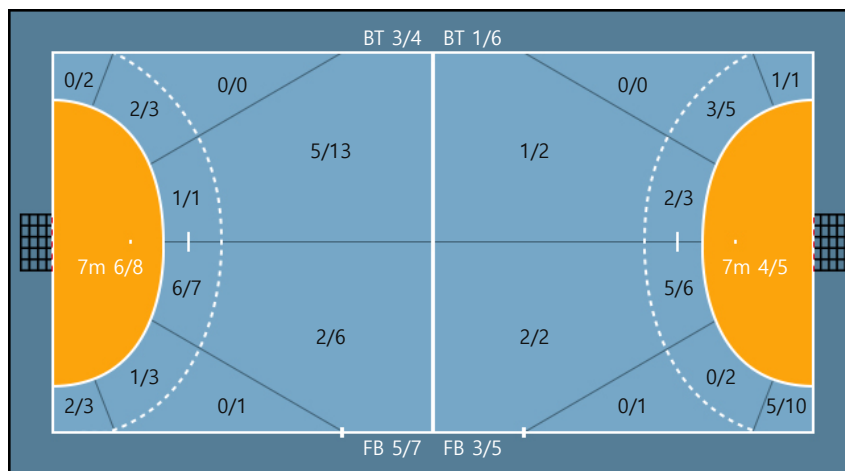

[SK 핸드볼 코리아리그(일반부)]

Shot Distribution

2022. 01. 06 17:00 SK핸드볼경기장

Referees : 차창환 / 김원정
Technical officer : 이항걸 / 오용기
MVP : 24. 강경민(광주도시공사)

인천광역시청

23

11 : 12
12 : 13

25

광주도시공사

광주도시공사

Players

Goals / Shots

1. 손민지		
0/0	0/0	0/0
0/0	0/0	0/0
0/0	0/0	0/0

2. 방민서		
0/0	0/0	0/0
0/0	0/0	0/0
0/0	0/0	0/0

9. 서아루		
0/0	0/0	1/1
0/0	0/0	0/1
1/1	1/1	1/1

10. 원선필		
0/0	0/0	0/0
0/0	0/0	0/0
0/1	0/0	1/1

11. 이슬기		
0/0	0/0	0/0
0/0	0/0	0/0
0/0	0/0	0/0

12. 우하림		
0/0	0/0	0/0
0/0	0/0	0/0
0/0	0/0	0/0

13. 정현희		
0/1	0/0	1/2
0/0	0/0	0/0
0/0	0/0	0/0

18. 한승미		
0/0	0/0	0/1
0/1	0/0	0/0
0/0	0/0	0/0

20. 김지혜		
0/0	0/0	0/0
0/0	0/0	0/0
0/0	0/0	1/1

22. 박세림		
0/0	0/0	0/0
0/0	0/0	0/0
0/0	0/0	0/0

Missed: 1 Post: 2

23. 송혜수		
0/0	0/0	1/1
1/1	0/0	0/0
2/2	0/0	0/0

24. 강경민		
5/6	0/0	2/2
1/2	0/0	0/1
2/3	1/1	1/1

28. 박지영		
0/0	0/0	0/0
0/0	0/0	0/0
0/0	0/0	0/0

29. 김지현		
0/1	0/0	1/4
0/0	0/0	0/0
1/1	0/0	0/1

88. 박조은		
0/0	0/0	0/0
0/0	0/0	0/0
0/0	0/0	0/0

Blocked: 1

Missed: 1 Post: 2 Blocked:

Post: 1

1

Team

Goals / Shots

Team		
5/8	0/0	6/11
2/4	0/0	0/2
6/8	2/2	4/5

Missed: 2 Post: 5 Blocked: 2

Offense

Defense

Goalkeepers

Goals / Shots

1. 손민지		
3/5	0/0	1/2
3/3	0/0	1/2
3/6	3/4	4/6

12. 우하림		
0/0	0/0	0/0
0/0	0/0	1/1
0/0	0/0	0/0

88. 박조은		
2/2	0/0	0/0
0/0	0/0	0/0
1/1	0/0	1/2

2Min	2 Minute Suspensions	AS	Assists	BS	Block Shots	BT	Breakthroughs	RB	Rebound
DR	Disqualification with report	RC	Red cards	FB	Fast Breaks	G/S	Goals/Shots	BD	Blocked
S/S	Saves/Shots	YC	Yellow cards	ST	Steals	TF	Technical Faults	%	Efficiency