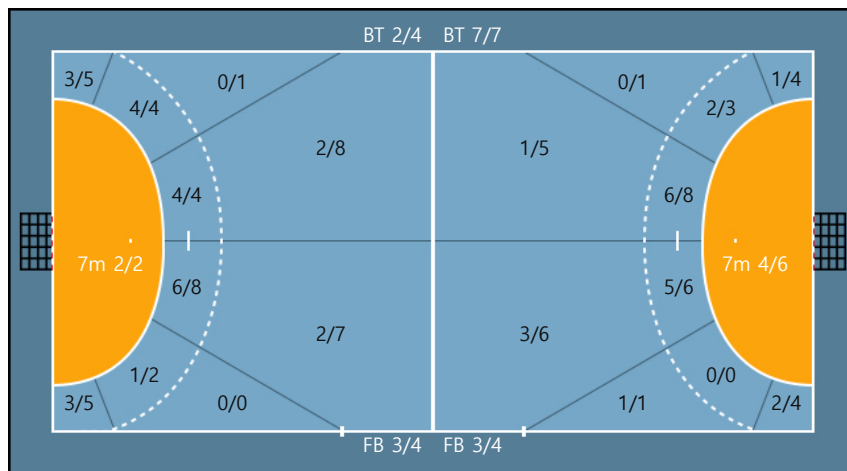

Post: 1

Missed: 1 Post: 1

Team

Goals / Shots

Team		
3/5	0/0	7/9
1/2	0/0	1/7
10/12	0/0	5/8

Missed: 1 Post: 2 Blocked: 0

Offense

Defense