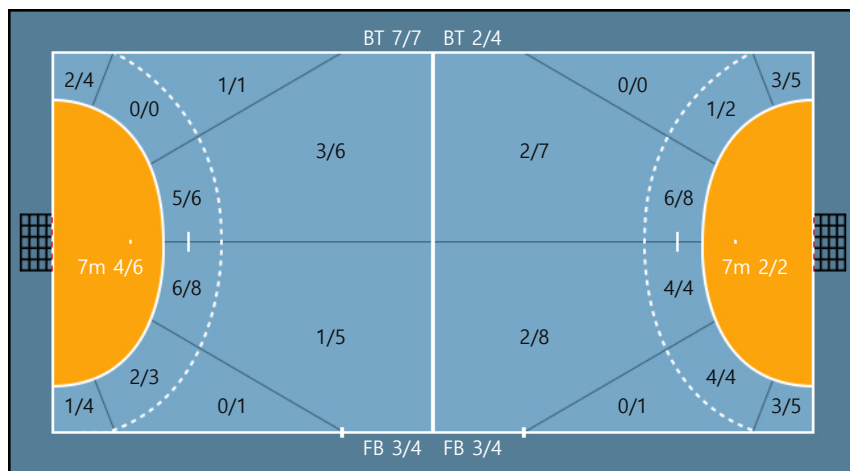

Post: 1

Post: 1

Missed: 2 Post: 1 Blocked: 1

Team

Goals / Shots

Team		
3/4	1/1	5/7
3/5	0/0	1/1
5/9	0/0	7/10

Missed: 3 Post: 4 Blocked: 1

Offense