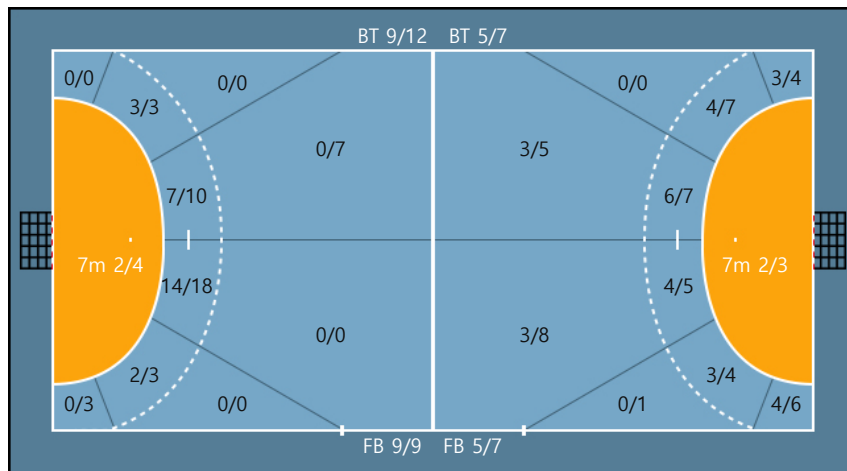

[SK 핸드볼 코리아리그(일반부)]

Shot Distribution

2022. 01. 07 19:00 SK핸드볼경기장

Referees : 서태웅 / 조용현
Technical officer : 이향걸 / 김국환
MVP : 2. 송지영(서울시청)

서울시청   32   15 : 13   28   경남개발공사

경남개발공사

Players

Goals / Shots

1. 오사라 0/0 0/0 0/0 0/0 1/1 0/0 0/0 0/0 0/0	2. 정예영 0/0 1/1 0/0 0/0 0/0 0/0 1/3 0/0 1/1	7. 노희경 0/0 0/0 0/0 0/0 0/0 0/0 0/0 0/0 0/0	11. 김연우 0/0 0/0 0/0 0/0 0/0 1/1 1/1 0/0 0/1 Missed: 1	16. 이민영 0/0 0/0 0/0 0/0 0/0 0/0 0/0 0/0 0/0
17. 유혜정 0/0 0/0 0/0 1/1 0/0 0/0 1/1 0/0 0/0	18. 배민희 1/1 0/0 0/0 0/0 0/0 1/1 0/0 0/0 0/0	19. 이지우 0/0 0/0 0/0 0/0 0/0 0/0 0/0 0/0 0/0	20. 조수현 0/0 0/0 0/0 0/0 0/0 0/0 0/0 0/0 0/0	21. 최지혜 0/0 0/0 0/0 1/1 0/0 1/1 0/0 0/0 3/3 Missed: 1
23. 허유진 0/0 0/0 0/0 1/2 0/0 0/1 3/3 0/0 1/1 Missed: 2 Post: 2 Blocked: 1	24. 김소라 0/0 0/0 1/1 1/1 0/0 0/0 0/1 0/0 1/1 Missed: 1 Post: 3	27. 강다혜 0/0 0/0 0/0 0/1 0/0 2/2 0/1 0/0 1/2 Blocked: 1	29. 김이슬 1/1 0/0 1/1 0/0 0/0 0/0 0/0 0/0 0/0 Missed: 1	

Team

Goals / Shots

Team		
2/2	1/1	2/2
4/6	1/1	5/6
6/10	0/0	7/9

Missed: 6   Post: 5   Blocked: 2

Offense

Defense

Goalkeepers

Goals / Shots

1. 오사라		
2/2	0/0	3/5
4/6	0/0	4/7
11/13	0/0	8/12

2Min	2 Minute Suspensions	AS	Assists	BS	Block Shots	BT	Breakthroughs	RB	Rebound
DR	Disqualification with report	RC	Red cards	FB	Fast Breaks	G/S	Goals/Shots	BD	Blocked
S/S	Saves/Shots	YC	Yellow cards	ST	Steals	TF	Technical Faults	%	Efficiency