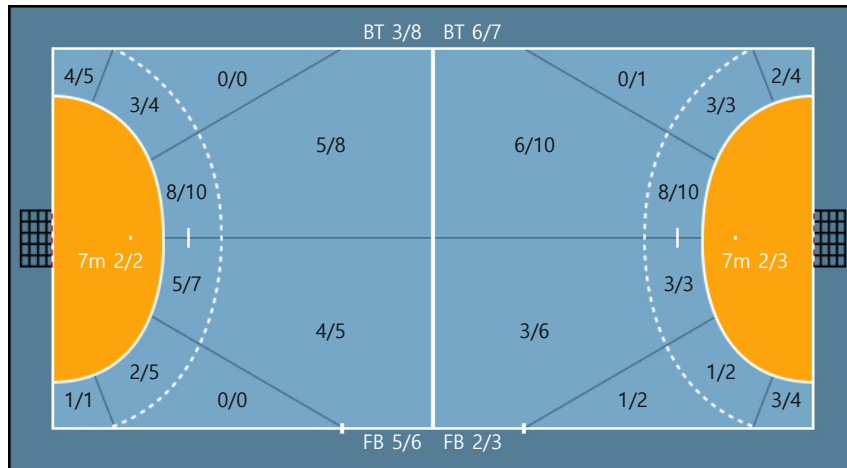

Missed: 1 Post: 1

Post: 1

Team

Goals / Shots

Team		
4/7	0/0	5/7
2/3	0/0	1/2
8/9	6/7	8/8

Missed: 1 Post: 3 Blocked: 1

Offense

Defense