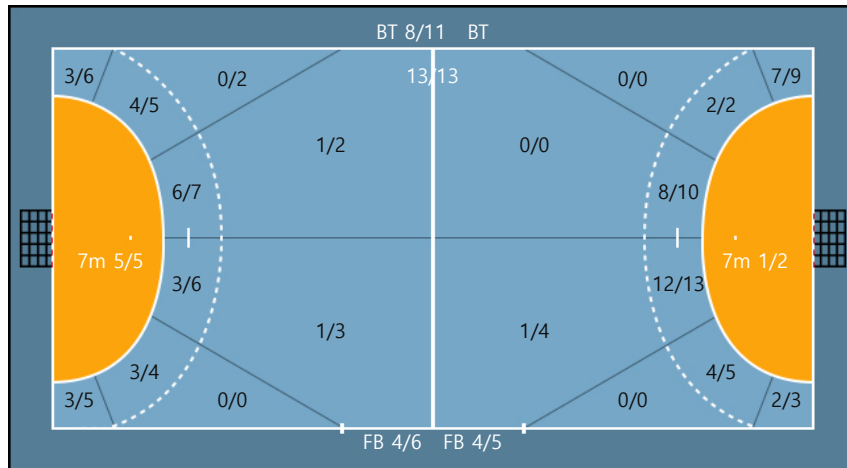

[SK 핸드볼 코리아리그(일반부)]

Shot Distribution

2022. 01. 09 19:00 SK핸드볼경기장

Referees : 이형철 / 허철영
Technical officer : 이항걸 / 강용구
MVP : 23. 허유진(경남개발공사)

컬러풀대구 29 17 : 18 37 경남개발공사
12 : 19

컬러풀대구

Players

Goals / Shots

2. 신민희 0/0 0/0 2/2 0/0 0/0 0/0 0/0 0/0 0/0	9. 최경빈 0/0 0/0 0/0 0/0 0/0 0/0 0/0 0/0 0/0	12. 이현정 0/0 0/0 0/0 0/0 0/0 0/0 0/0 0/0 0/0	16. 심현지 0/0 0/0 0/0 0/0 0/0 0/0 0/0 0/0 0/0	17. 박지원 0/0 0/0 0/0 0/0 0/0 0/0 0/0 0/0 0/0
19. 여다정 0/0 0/0 0/0 0/0 0/0 0/0 0/0 0/0 0/0	20. 황은진 0/1 0/0 1/1 1/1 0/0 2/2 2/2 0/0 0/1	21. 이경현 0/0 0/0 0/0 0/0 0/0 0/0 0/0 0/0 1/1	22. 이원정 0/0 0/0 0/0 0/0 0/0 1/1 0/0 0/0 0/0	23. 김아영 2/2 0/0 3/3 0/2 0/0 0/0 2/2 0/0 1/1
24. 김혜원 0/1 0/0 0/0 0/0 0/0 0/0 0/0 0/0 1/1	25. 정유라 2/2 0/0 0/1 1/1 0/0 1/1 1/1 0/0 1/2	27. 조하람 0/3 0/0 0/0 0/0 0/0 0/0 1/1 0/0 1/1	28. 허수림 0/0 0/0 0/0 0/0 0/0 0/0 1/1 0/0 0/0	29. 김예진 0/0 0/0 0/1 0/1 0/0 0/0 0/1 0/1 1/1

Missed: 1 Blocked: 1

Missed: 1

Team

Goals / Shots

Team	4/9	0/0	6/8
	2/5	0/0	4/4
	7/8	0/1	6/8

Missed: 2 Post: 0 Blocked: 1

Offense

Defense

Goalkeepers

Goals / Shots

12. 이현정	10/11	0/0	3/3
	2/4	0/0	6/7
	8/11	1/1	7/7

2Min	2 Minute Suspensions	AS	Assists	BS	Block Shots	BT	Breakthroughs	RB	Rebound
DR	Disqualification with report	RC	Red cards	FB	Fast Breaks	G/S	Goals/Shots	BD	Blocked
S/S	Saves/Shots	YC	Yellow cards	ST	Steals	TF	Technical Faults	%	Efficiency