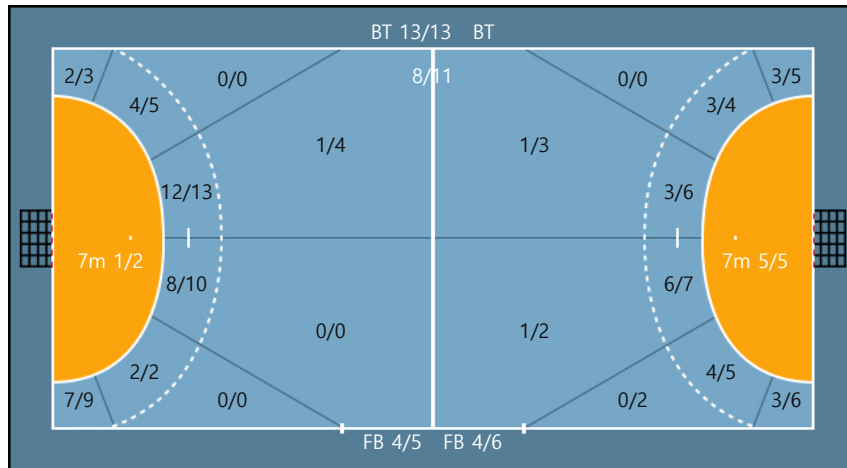

[SK 핸드볼 코리아리그(일반부)]

Shot Distribution

2022. 01. 09 19:00 SK핸드볼경기장

Referees : 이형철 / 허철영
Technical officer : 이항걸 / 강용구
MVP : 23. 허유진(경남개발공사)

컬러풀대구 29 17 : 18 37 경남개발공사

경남개발공사

Players

Goals / Shots

1. 오사라 0/0 0/0 0/0 0/0 0/0 0/0 0/0 0/0 0/0	2. 정예영 3/3 0/0 1/1 1/2 0/0 1/1 2/3 0/0 1/1 Post: 1	7. 노희경 0/0 0/0 0/0 0/0 0/0 0/0 0/0 0/0 0/0	11. 김연우 0/0 0/0 0/0 0/0 0/0 0/0 0/0 0/0 0/0 Post: 1	16. 이민영 0/0 0/0 0/0 0/0 0/0 0/0 0/0 0/0 0/0
17. 유혜정 0/0 0/0 0/0 0/0 0/0 0/0 0/0 0/0 0/0	18. 배민희 0/0 0/0 0/0 0/0 0/0 0/0 0/0 0/0 0/0	19. 이지우 0/0 0/0 0/0 0/0 0/0 0/0 0/0 0/0 0/0	20. 조수현 0/0 0/0 0/0 0/0 0/0 0/0 0/0 0/0 0/0	21. 최지혜 4/5 0/0 0/0 0/0 0/0 0/0 0/0 0/0 3/3 Blocked: 1
23. 허유진 0/0 0/0 0/0 1/1 0/0 3/3 4/5 0/0 1/1 Post: 1 Blocked: 1	24. 김소라 3/3 0/0 2/2 0/1 0/0 2/3 0/0 0/0 1/1	27. 강다혜 0/0 0/0 0/0 0/0 0/0 0/0 2/3 1/1 0/0	29. 김이슬 0/0 0/0 0/0 0/0 0/0 0/0 0/0 0/0 1/1 Post: 1 Blocked: 1	

Team

Goals / Shots

Team		
10/11	0/0	3/3
2/4	0/0	6/7
8/11	1/1	7/7

Missed: 0   Post: 4   Blocked: 3

Offense

Defense

Goalkeepers

Goals / Shots

1. 오사라 4/9 0/0 4/6 2/5 0/0 3/3 7/8 0/1 6/8	16. 이민영 0/0 0/0 2/2 0/0 0/0 1/1 0/0 0/0 0/0

2Min	2 Minute Suspensions	AS	Assists	BS	Block Shots	BT	Breakthroughs	RB	Rebound
DR	Disqualification with report	RC	Red cards	FB	Fast Breaks	G/S	Goals/Shots	BD	Blocked
S/S	Saves/Shots	YC	Yellow cards	ST	Steals	TF	Technical Faults	%	Efficiency