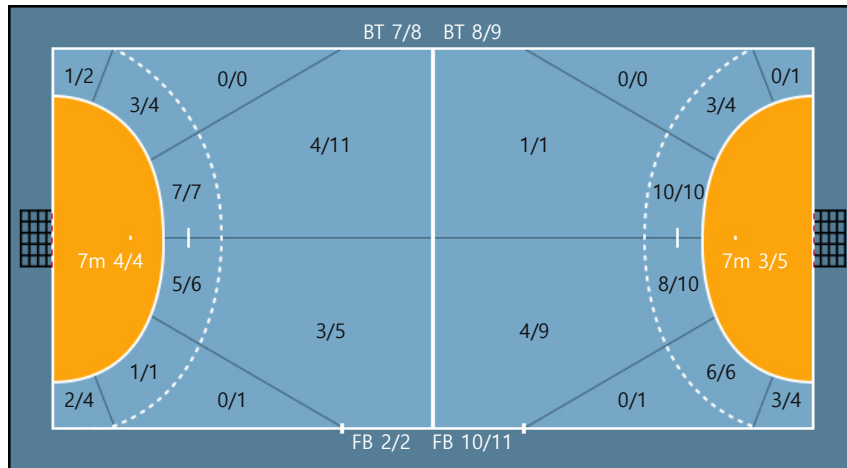

[SK 핸드볼 코리아리그(일반부)]

Shot Distribution

2022. 01. 13 17:00 광주빛고을체육관

Referees : 조용현 / 차창환
Technical officer : 이향걸 / 이광남
MVP : 23. 오예남(인천광역시청)

인천광역시청 38   16 : 14   **30**   **서울시청**

서울시청

Players

Goals / Shots

2. 송지영 0/1 0/0 0/0 0/0 0/0 0/0 0/0 1/1 0/0	11. 박수정 0/0 0/0 1/1 0/0 0/0 0/0 0/0 0/0 0/0	12. 정진희 0/0 0/0 0/0 0/0 0/0 0/0 0/0 0/0 0/0	13. 김리안 0/1 0/0 1/1 1/1 0/0 0/1 0/1 0/0 0/0 <i>Missed: 1 Blocked: 2</i>	16. 나혜린 0/0 0/0 0/0 0/0 0/0 0/0 0/0 0/0 0/0
17. 조수연 0/0 0/0 0/0 0/0 0/0 0/0 0/0 0/0 0/0	23. 우빛나 0/0 0/0 1/2 0/0 1/1 1/1 0/1 0/0 3/4 <i>Missed: 1 Blocked: 3</i>	24. 박지호 0/0 0/0 0/0 0/0 0/0 0/0 0/0 0/0 0/0	29. 윤예진 0/1 0/0 1/1 2/2 0/0 2/3 0/0 0/0 0/0	31. 양새슬 2/2 0/0 0/0 0/0 0/0 0/0 2/2 0/0 0/0
33. 최현주 0/0 0/0 0/0 0/0 0/0 0/0 0/0 0/0 0/0	34. 최한솔 1/1 0/0 0/0 1/1 0/0 0/0 0/0 0/0 0/1	88. 조아람 4/4 1/1 0/0 1/1 0/0 0/0 0/0 0/0 0/0	93. 김은경 1/1 0/0 0/0 0/0 0/0 0/1 2/2 0/0 0/1 <i>Post: 1</i>	

Team

Goals / Shots

Team	1	2	3
8/11	1/1	4/5	
5/5	1/1	3/6	
4/6	1/1	3/6	

Missed: 2   Post: 1   Blocked: 5

Offense

Defense

Goalkeepers

Goals / Shots

12. 정진희 7/8 0/0 4/5 4/5 0/0 1/1 7/8 0/0 12/14	16. 나혜린 0/1 0/0 0/1 0/0 0/0 0/0 0/0 2/2 1/1

2Min	2 Minute Suspensions	AS	Assists	BS	Block Shots	BT	Breakthroughs	RB	Rebound
DR	Disqualification with report	RC	Red cards	FB	Fast Breaks	G/S	Goals/Shots	BD	Blocked
S/S	Saves/Shots	YC	Yellow cards	ST	Steals	TF	Technical Faults	%	Efficiency