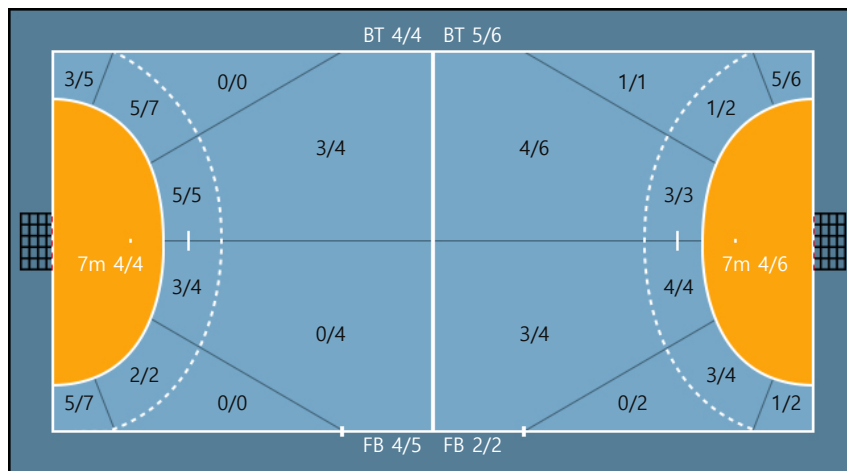

[SK 핸드볼 코리아리그(일반부)]

Shot Distribution

2022. 01. 15 17:00 광주빛고을체육관

Referees : 김민경 / 조용현
Technical officer : 이광남 / 오용기
MVP : 9. 김은아(인천광역시청)

인천광역시청

30

10 : 16
20 : 13

29

부산시설공단

인천광역시청

Players

Goals / Shots

2. 김선화		
0/0	0/0	0/0
1/2	0/0	0/0
1/1	0/0	2/2

Post: 1

5. 문필희		
0/0	0/0	0/0
0/0	0/0	0/0
0/0	0/0	0/0

7. 신은주		
0/1	0/0	1/1
0/0	0/0	0/0
2/2	0/0	0/0

9. 김은아		
1/1	0/0	0/0
0/1	0/0	0/0
2/2	2/2	0/2

Blocked: 1

12. 이소연		
0/0	0/0	0/0
0/0	0/0	0/0
0/0	0/0	0/0

13. 장나연		
0/0	0/0	0/0
0/0	0/0	0/0
0/0	0/0	0/0

16. 이가은		
0/0	0/0	0/0
0/0	0/0	0/0
0/0	0/0	0/0

17. 김희진		
0/0	0/0	1/2
0/1	0/0	0/0
1/1	0/0	0/0

Blocked: 1

18. 김한령		
0/0	0/0	1/1
0/0	0/0	0/0
0/0	0/0	1/1

Post: 1 Blocked: 1

19. 이한주		
0/0	0/0	0/0
0/0	0/0	0/0
1/1	0/0	0/0

20. 김설희		
0/0	0/0	0/0
0/0	0/0	0/0
0/0	0/0	0/0

21. 김성은		
0/2	0/0	0/0
0/0	0/0	1/1
2/2	0/0	0/0

23. 오예담		
0/0	0/0	0/0
1/1	0/0	0/0
2/2	1/2	2/2

Blocked: 1

27. 김선해		
1/1	0/0	0/0
0/0	0/0	0/0
1/1	0/0	2/2

29. 신다래		
0/0	0/0	0/0
0/0	0/0	0/0
0/0	0/0	0/0

Team

Goals / Shots

Team		
2/5	0/0	3/4
2/5	0/0	1/1
12/12	3/4	7/9

Missed: 0 Post: 2 Blocked: 4

Offense

Defense

Goalkeepers

Goals / Shots

12. 이소연		
2/2	0/0	0/0
0/0	0/0	0/0
0/0	0/0	0/0

16. 이가은		
10/11	1/1	3/5
1/3	0/0	4/4
1/1	1/1	6/7

2Min	2 Minute Suspensions	AS	Assists	BS	Block Shots	BT	Breakthroughs	RB	Rebound
DR	Disqualification with report	RC	Red cards	FB	Fast Breaks	G/S	Goals/Shots	BD	Blocked
S/S	Saves/Shots	YC	Yellow cards	ST	Steals	TF	Technical Faults	%	Efficiency