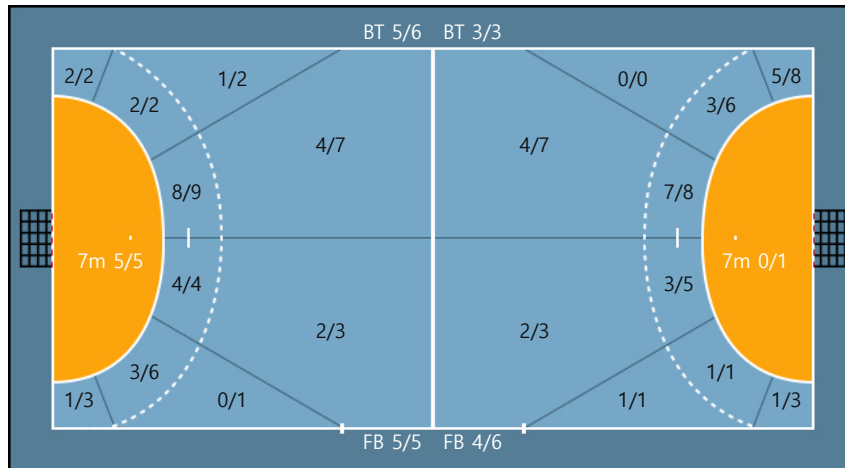

[SK 핸드볼 코리아리그(일반부)]

Shot Distribution

2022. 01. 16 19:00 광주빛고을체육관

Referees : 정진영 / 서태웅
Technical officer : 오용기 / 서근영
MVP : 23. 김아영(컬러풀대구)

SK슈가글라이더즈

27

14 : 15
13 : 17

32

컬러풀대구

컬러풀대구

Players

Goals / Shots

2. 신민희		
0/0	0/0	0/0
0/0	0/0	0/0
0/0	0/0	0/0

9. 최경빈		
0/0	0/0	0/0
0/0	0/0	0/0
0/0	0/0	0/0

12. 이현정		
0/0	0/0	0/0
0/0	0/0	0/0
0/0	0/0	0/0

16. 심현지		
0/0	0/0	0/0
0/0	0/0	0/0
0/0	0/0	0/0

17. 박지원		
0/0	0/0	0/0
0/0	0/0	0/0
0/0	0/0	0/0

19. 여다정		
0/0	0/0	0/0
0/0	0/0	0/0
0/0	0/0	0/0

20. 황은진		
0/0	0/0	0/0
0/0	0/0	0/0
1/1	0/0	1/1

21. 이경현		
1/1	0/0	0/0
0/0	0/0	0/0
0/0	0/1	0/0

22. 이원정		
0/0	0/0	0/0
0/0	0/0	0/0
0/0	0/0	0/0

23. 김아영		
0/1	0/0	3/3
1/1	0/0	1/2
2/2	0/0	3/3

Post: 1

Blocked: 1

24. 김혜원		
1/1	0/0	1/1
2/2	0/0	0/0
0/0	0/0	1/1

25. 정유라		
1/2	0/0	0/0
1/1	0/0	0/0
4/4	0/0	3/3

27. 조하람		
0/0	0/0	1/1
0/0	0/0	0/0
0/0	0/0	0/0

28. 허수림		
0/0	0/0	1/2
0/0	0/0	0/0
0/0	0/0	0/0

29. 김예진		
0/0	0/0	0/1
0/0	0/0	0/2
0/0	2/2	1/1

Post: 1

Post: 1

Missed: 1

Team

Goals / Shots

Team		
3/5	0/0	6/8
4/4	0/0	1/4
7/7	2/3	9/9

Missed: 1 Post: 3 Blocked: 1

Offense

Defense

Goalkeepers

Goals / Shots

12. 이현정		
5/6	0/0	6/9
5/6	0/0	3/4
2/4	1/3	5/9

2Min	2 Minute Suspensions	AS	Assists	BS	Block Shots	BT	Breakthroughs	RB	Rebound
DR	Disqualification with report	RC	Red cards	FB	Fast Breaks	G/S	Goals/Shots	BD	Blocked
S/S	Saves/Shots	YC	Yellow cards	ST	Steals	TF	Technical Faults	%	Efficiency