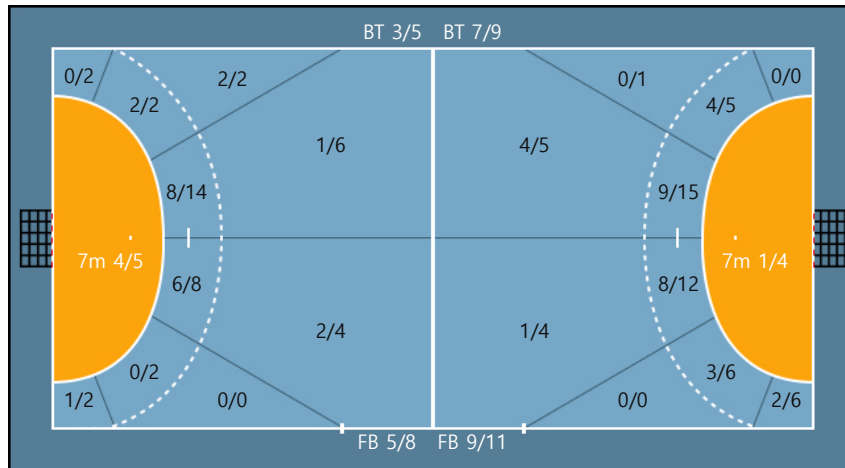

Offense

Defense

Goalkeepers

Goals / Shots

1. 오사라		
4/4	2/2	3/5
7/12	0/0	7/11
4/7	0/1	4/8

16. 이민영		
0/0	0/0	0/2
1/1	0/0	0/0
0/0	0/0	0/0

2Min	2 Minute Suspensions	AS	Assists	BS	Block Shots	BT	Breakthroughs	RB	Rebound
DR	Disqualification with report	RC	Red cards	FB	Fast Breaks	G/S	Goals/Shots	BD	Blocked
S/S	Saves/Shots	YC	Yellow cards	ST	Steals	TF	Technical Faults	%	Efficiency