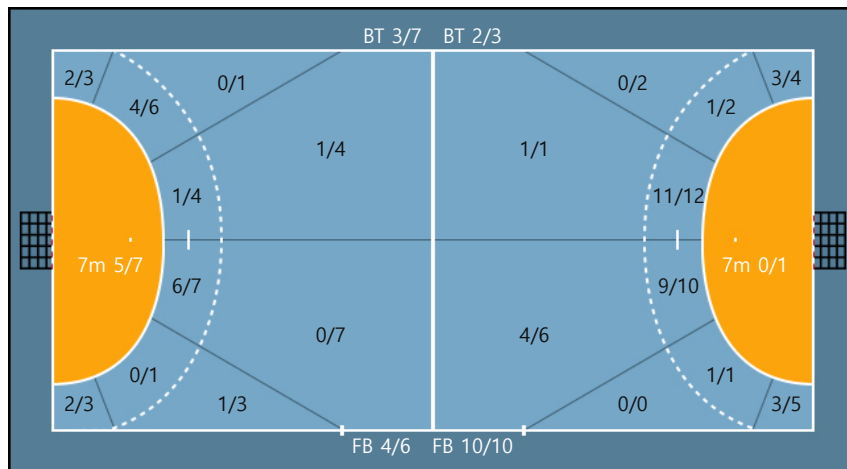

[SK 핸드볼 코리아리그(일반부)]

Shot Distribution

2022. 01. 23 19:00 부산기장체육관

Referees : 이은하 / 차창환
Technical officer : 강태구 / 이광남
MVP : 12. 정진희(서울시청)

컬러풀대구 22 10 : 20 33 서울시청

컬러풀대구

Players

Goals / Shots

2. 신민희 0/0 1/1 0/0 0/1 0/0 0/0 0/0 0/0 0/0	9. 최경빈 0/0 0/0 0/1 0/0 0/0 0/0 0/0 0/0 0/0 Missed: 1	12. 이현정 0/0 0/0 0/0 0/0 0/0 0/0 0/0 0/0 0/0	16. 심현지 0/0 0/0 0/0 0/0 0/0 0/0 0/0 0/0 0/0	17. 박지원 0/0 0/0 0/0 0/0 0/0 0/0 0/0 0/0 0/0
19. 여다정 0/0 0/0 0/0 0/0 0/0 0/0 0/0 0/0 0/0	20. 황은진 0/0 0/0 0/0 0/0 0/0 0/0 0/0 0/0 0/2	21. 이경현 0/0 0/0 0/0 0/0 0/0 0/0 0/0 0/0 0/0	22. 이원정 0/0 0/0 0/0 0/0 0/0 2/3 1/1 0/0 0/0 Missed: 1	23. 김아영 1/1 0/0 0/2 1/1 0/0 1/2 0/1 0/0 1/3 Missed: 2
24. 김혜원 0/0 0/0 0/0 0/0 0/0 0/0 0/0 0/0 1/1	25. 정유라 1/1 0/0 0/0 1/1 0/0 0/1 3/3 0/0 1/1 Post: 1 Blocked: 1	27. 조하람 0/0 0/0 0/0 0/0 0/0 0/0 0/0 0/0 0/0	28. 허수림 1/1 0/0 1/2 0/0 0/0 0/0 1/1 0/0 0/0 Post: 1	29. 김예진 0/1 0/0 0/0 0/0 0/0 1/1 2/2 0/0 1/1 Missed: 2 Post: 2 Blocked: 3

Team

Goals / Shots

Team		
3/4	1/1	1/5
2/3	0/0	4/7
7/8	0/0	4/8

Missed: 6 Post: 4 Blocked: 4

Offense

Defense

Goalkeepers

Goals / Shots

12. 이현정		
2/3	1/1	5/5
4/7	0/0	8/10
4/4	0/1	9/10

2Min	2 Minute Suspensions	AS	Assists	BS	Block Shots	BT	Breakthroughs	RB	Rebound
DR	Disqualification with report	RC	Red cards	FB	Fast Breaks	G/S	Goals/Shots	BD	Blocked
S/S	Saves/Shots	YC	Yellow cards	ST	Steals	TF	Technical Faults	%	Efficiency