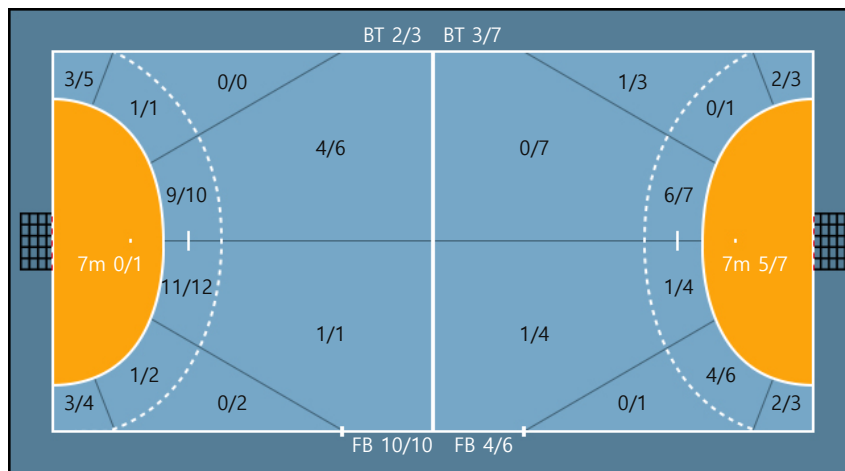

Post: 1

Missed: 2 Blocked: 1

Team

Goals / Shots

Team		
2/3	1/1	5/5
4/7	0/0	8/10
4/4	0/1	9/10

Missed: 2 Post: 1 Blocked: 1

Offense

Defense