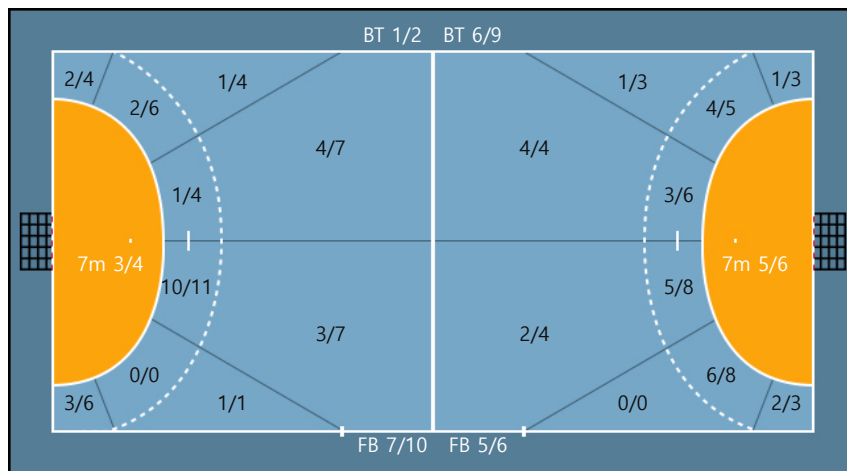

[SK 핸드볼 코리아리그(일반부)]

Shot Distribution

2022. 01. 28 13:00 광주빛고을체육관

Referees : 이형철 / 이가을
Technical officer : 오용기 / 엄태권
MVP : 2. 김선화(인천광역시청)

인천광역시청

33

18 : 17
15 : 13

30

SK슈가글라이더즈

SK슈가글라이더즈

Players

Goals / Shots

6. 최수지		
1/1	0/0	0/0
1/1	0/0	0/0
0/0	0/0	1/1

7. 김수정		
0/0	0/0	0/0
0/0	0/0	0/0
2/2	0/0	0/0

8. 이한솔		
0/0	0/0	2/3
0/0	0/0	1/1
0/0	0/0	0/1

9. 신다빈		
0/0	0/0	0/1
0/0	0/0	0/0
0/0	0/0	0/0

11. 연은영		
0/0	0/0	0/0
0/1	0/0	0/0
0/0	0/0	0/0

Post: 1

Post: 1

12. 이민지		
0/0	0/0	0/0
0/0	0/0	0/0
0/0	0/0	0/0

15. 최수민		
0/0	0/0	1/2
0/0	0/0	1/2
0/0	0/0	1/1

16. 김수연		
0/0	0/0	0/0
0/0	0/0	0/0
0/0	0/0	0/0

17. 이현주		
1/2	0/0	0/0
0/1	0/0	0/0
1/1	0/0	0/0

19. 김금정		
0/0	0/0	0/0
0/0	0/0	0/0
0/0	0/0	0/0

Missed: 1

20. 김하경		
1/1	0/0	0/0
0/0	0/0	0/0
0/0	1/1	0/0

23. 김세영		
0/0	0/0	0/0
0/0	0/0	0/0
0/0	0/0	0/0

24. 권한나		
3/3	0/0	4/5
1/2	0/0	0/2
2/2	0/0	0/0

27. 박하얀		
0/0	0/0	0/0
0/0	0/0	0/0
0/0	0/0	0/0

29. 유소정		
2/2	0/0	1/2
0/2	0/0	1/2
0/0	0/0	1/1

Post: 1 Blocked: 1

Missed: 3 Post: 1

Team

Goals / Shots

Team		
8/9	0/0	8/13
2/7	0/0	3/7
5/5	1/1	3/4

Missed: 4 Post: 4 Blocked: 1

Offense

Defense

Goalkeepers

Goals / Shots

12. 이민지		
1/1	0/0	1/1
1/1	1/1	3/3
5/7	1/2	6/10

16. 김수연		
4/4	0/0	0/1
2/2	0/0	0/2
4/7	1/2	2/3

2Min	2 Minute Suspensions	AS	Assists	BS	Block Shots	BT	Breakthroughs	RB	Rebound
DR	Disqualification with report	RC	Red cards	FB	Fast Breaks	G/S	Goals/Shots	BD	Blocked
S/S	Saves/Shots	YC	Yellow cards	ST	Steals	TF	Technical Faults	%	Efficiency