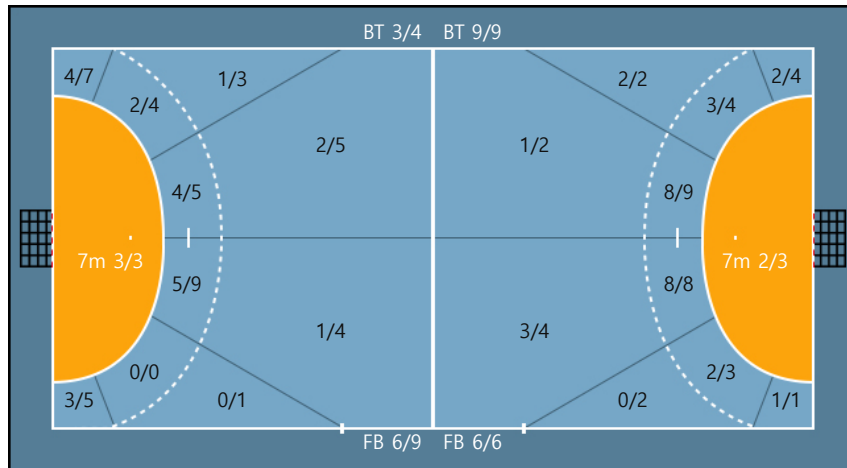

Post: 1

Blocked: 2

Team

Goals / Shots

Team			
6/10	1/2	1/5	
1/2	0/0	2/3	
9/13	0/1	5/9	

Missed: 0 Post: 1 Blocked: 2

Offense

Defense