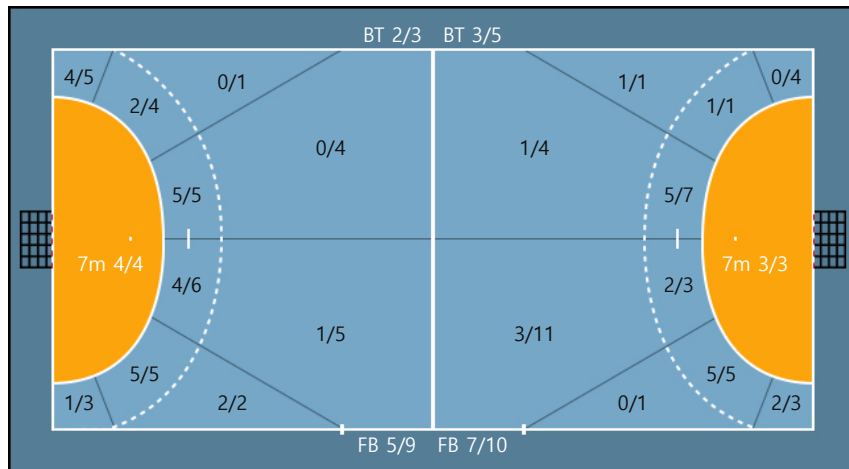

[SK 핸드볼 코리아리그(일반부)]

Shot Distribution

2022. 01. 28 17:00 광주빛고을체육관

Referees : 조용현 / 차창환
Technical officer : 강태구 / 오용기
MVP : 21. 전지연(삼척시청)

삼척시청

28

14 : 13
14 : 10

23

서울시청

삼척시청

Players

Goals / Shots

6. 연수진		
0/0	0/0	0/0
1/1	0/0	0/0
0/0	0/1	0/0

7. 김소연		
2/2	0/0	0/0
0/0	0/0	0/0
0/0	0/0	0/1

10. 이재영		
0/0	0/0	0/0
0/0	0/0	0/0
0/0	0/0	0/0

11. 김윤지		
0/0	0/0	0/2
0/0	0/0	0/0
0/0	0/0	1/1

12. 박미라		
0/0	0/0	0/0
0/0	0/0	0/0
0/0	0/0	0/0

14. 박은수		
0/0	0/0	0/0
0/0	0/0	0/0
0/0	0/1	0/0

16. 박새영		
0/0	0/0	0/0
0/0	0/0	0/0
0/0	0/0	0/0

17. 한미슬		
0/0	0/0	0/0
0/0	0/0	0/0
0/0	0/0	0/0

21. 전지연		
1/1	0/0	1/1
1/1	0/0	0/0
2/3	0/0	2/2

22. 강별		
0/0	0/0	1/1
0/0	0/0	1/1
0/1	0/0	0/0

Blocked: 2

23. 송지은		
0/1	0/0	0/0
0/0	0/0	0/0
1/2	0/0	0/1

24. 이효진		
1/2	0/0	1/1
0/0	0/0	0/1
2/2	0/0	1/1

28. 박소연		
0/0	0/0	0/0
0/0	0/0	0/0
1/1	0/0	0/0

29. 김탁연		
1/1	0/0	0/0
0/0	0/0	0/0
2/2	0/0	0/1

31. 김보은		
0/0	0/0	0/0
0/0	1/1	0/0
3/3	1/1	0/0

Missed: 1

Post: 1 Blocked: 3

Blocked: 1

33. 김가영		
0/1	0/0	0/0
0/0	0/0	0/0
0/0	0/0	0/0

Blocked: 1

Team

Goals / Shots

Team		
5/8	0/0	3/5
2/2	1/1	1/2
11/14	1/3	4/7

Missed: 1 Post: 1 Blocked: 7

Offense

Defense

Goalkeepers

Goals / Shots

12. 박미라		
2/2	0/0	2/4
3/3	0/0	0/1
1/3	1/1	1/2

16. 박새영		
1/3	0/0	1/1
1/1	0/0	0/1
5/9	0/1	5/6

2Min	2 Minute Suspensions	AS	Assists	BS	Block Shots	BT	Breakthroughs	RB	Rebound
DR	Disqualification with report	RC	Red cards	FB	Fast Breaks	G/S	Goals/Shots	BD	Blocked
S/S	Saves/Shots	YC	Yellow cards	ST	Steals	TF	Technical Faults	%	Efficiency