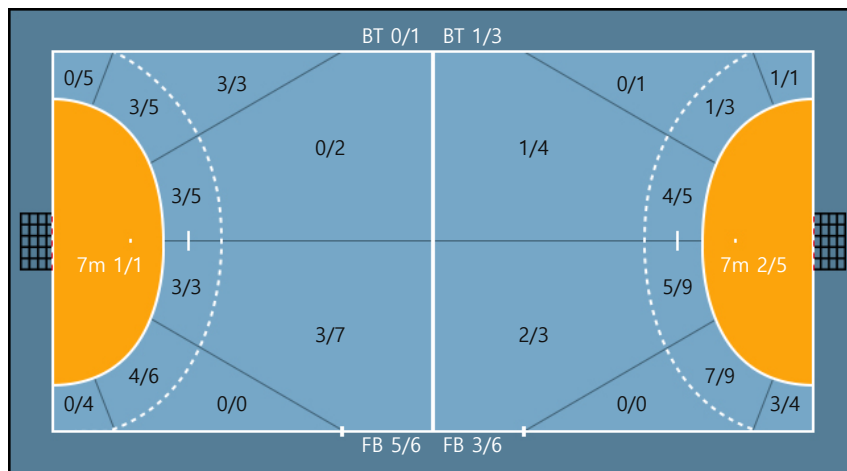

Team		
2/3	0/1	2/4
0/1	0/0	2/3
5/5	0/0	9/14

Missed: 6 Post: 4 Blocked: 1

**Offense**

**Defense**

Goalkeepers

Goals / Shots

12. 이현정		
4/4	0/1	2/2
0/2	0/0	3/5
7/12	0/0	11/12

2Min	2 Minute Suspensions	AS	Assists	BS	Block Shots	BT	Breakthroughs	RB	Rebound
DR	Disqualification with report	RC	Red cards	FB	Fast Breaks	G/S	Goals/Shots	BD	Blocked
S/S	Saves/Shots	YC	Yellow cards	ST	Steals	TF	Technical Faults	%	Efficiency