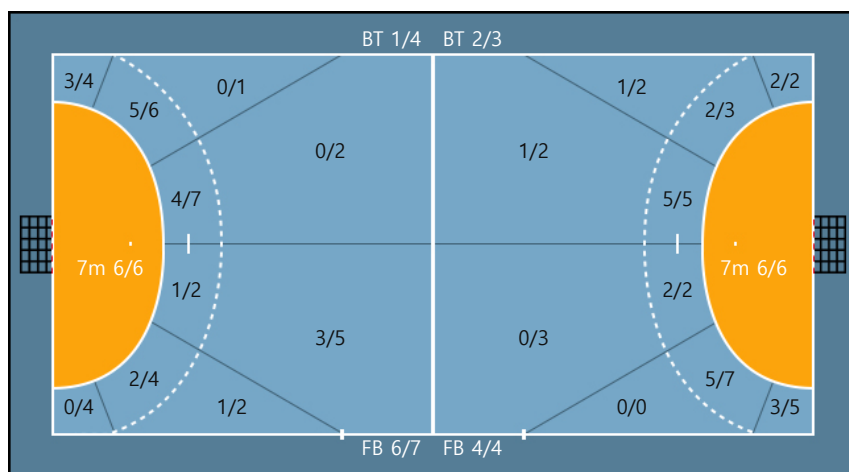

Missed: 2 Post: 4 Blocked: 0

Offense

Defense

Goalkeepers

Goals / Shots

12. 이현정		
3/5	0/1	2/3
3/3	0/0	2/2
9/12	0/0	8/8

2Min	2 Minute Suspensions	AS	Assists	BS	Block Shots	BT	Breakthroughs	RB	Rebound
DR	Disqualification with report	RC	Red cards	FB	Fast Breaks	G/S	Goals/Shots	BD	Blocked
S/S	Saves/Shots	YC	Yellow cards	ST	Steals	TF	Technical Faults	%	Efficiency