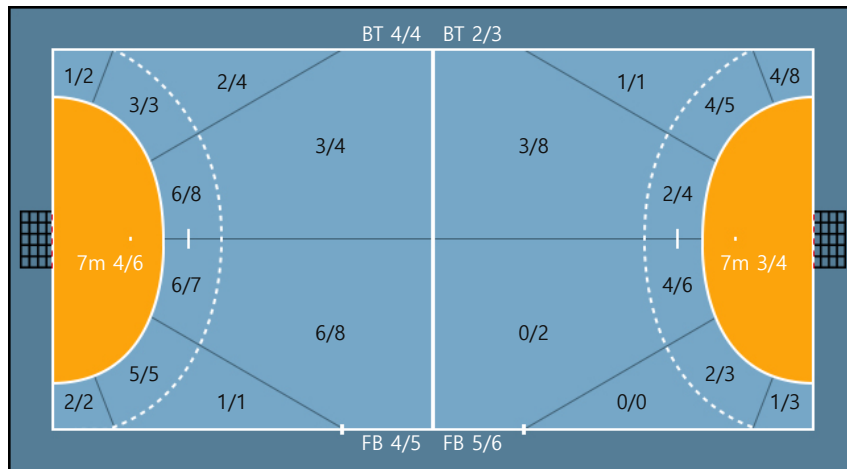

88. 박조은		
0/2	0/1	1/2
4/5	0/0	3/3
2/7	0/0	2/2

2Min	2 Minute Suspensions	AS	Assists	BS	Block Shots	BT	Breakthroughs	RB	Rebound
DR	Disqualification with report	RC	Red cards	FB	Fast Breaks	G/S	Goals/Shots	BD	Blocked
S/S	Saves/Shots	YC	Yellow cards	ST	Steals	TF	Technical Faults	%	Efficiency