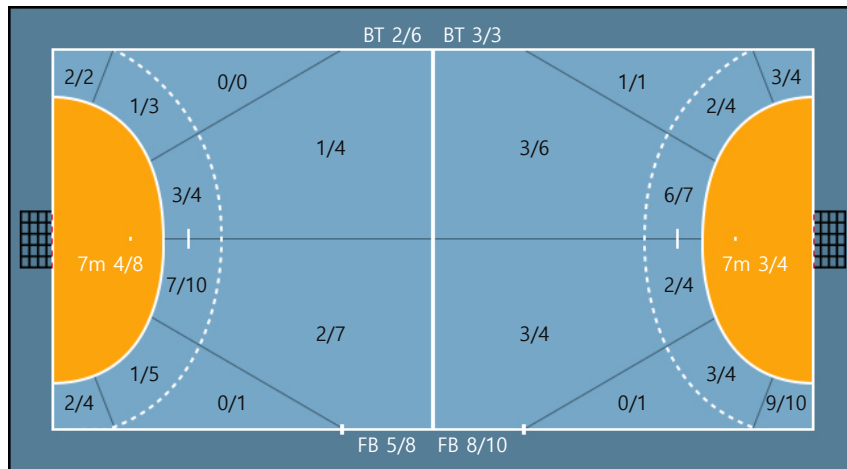

Blocked: 1

Team

Goals / Shots

| Team | | |
|------|-----|-----|
| 7/10 | 0/0 | 5/8 |
| 1/1 | 1/1 | 2/7 |
| 1/3 | 1/2 | 5/8 |

Missed: 4 Post: 4 Blocked: 5

Offense

Defense

Goalkeepers