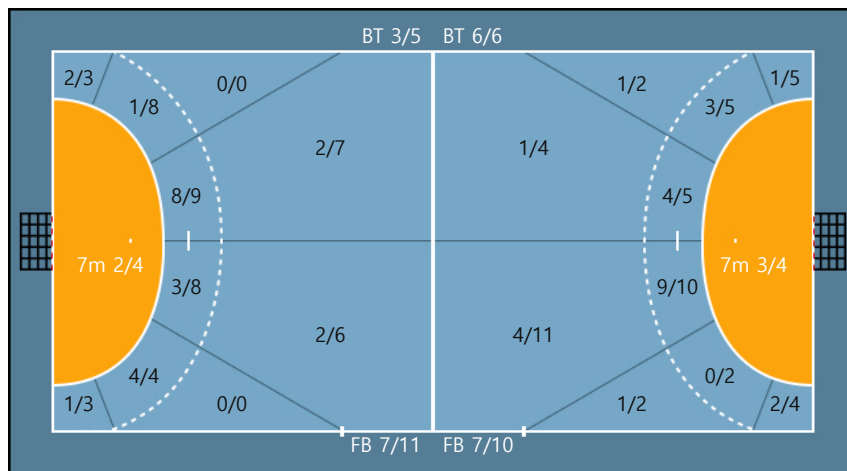

[SK 핸드볼 코리아리그(일반부)]

Shot Distribution

2022. 02. 25 16:00 SK핸드볼경기장

Referees : 정진영 / 서태웅
Technical officer : 강용구 / 김국환
MVP : 11. 김연우(경남개발공사)

서울시청   25   14 : 13   29   경남개발공사

서울시청

Players

Goals / Shots

2. 송지영 1/2 0/0 0/0 1/1 0/0 0/0 0/0 0/0 1/2	11. 박수정 0/0 0/0 0/0 0/0 0/0 0/0 2/2 0/0 1/1 Post: 2	12. 정진희 0/0 0/0 0/0 0/0 0/0 0/0 0/0 0/0 0/0	13. 김리안 0/0 0/0 0/0 0/0 0/0 0/0 0/0 0/0 0/0	16. 나혜린 0/0 0/0 0/0 0/0 0/0 0/0 0/0 0/0 0/0
17. 조수연 0/0 0/0 0/0 0/0 0/0 0/0 0/0 0/0 0/0	23. 우빛나 2/2 0/0 0/1 0/1 0/0 1/1 0/1 0/0 3/4 Post: 4	24. 박지호 1/1 0/0 0/0 0/1 0/0 0/1 1/1 0/0 3/3 Post: 2	29. 윤예진 0/1 0/1 0/0 0/0 0/0 0/0 1/1 0/0 2/2	31. 양새슬 0/0 0/0 1/1 0/1 0/0 0/1 0/0 0/0 0/1 Missed: 1
33. 최현주 0/0 0/0 0/0 0/0 0/0 0/0 0/0 0/0 0/0	34. 최한솔 0/1 0/0 0/0 1/1 0/0 0/0 1/1 0/3 0/0 Missed: 1 Blocked: 1	88. 조아람 0/0 0/0 0/0 0/0 0/0 0/0 0/0 0/0 0/0	93. 김은경 0/0 0/0 0/0 0/0 0/0 0/0 1/1 0/0 1/1 Blocked: 1	

Team

Goals / Shots

Team	BT	FB	7m
1	3/5	7/11	2/4
2	6/6	7/10	3/4

Missed: 2   Post: 8   Blocked: 2

Offense

Defense

Goalkeepers

Goals / Shots

Player	BT	FB	7m
12. 정진희	3/5	7/9	2/4
	3/7	2/2	1/4
	7/9	2/2	10/12

2Min	2 Minute Suspensions	AS	Assists	BS	Block Shots	BT	Breakthroughs	RB	Rebound
DR	Disqualification with report	RC	Red cards	FB	Fast Breaks	G/S	Goals/Shots	BD	Blocked
S/S	Saves/Shots	YC	Yellow cards	ST	Steals	TF	Technical Faults	%	Efficiency