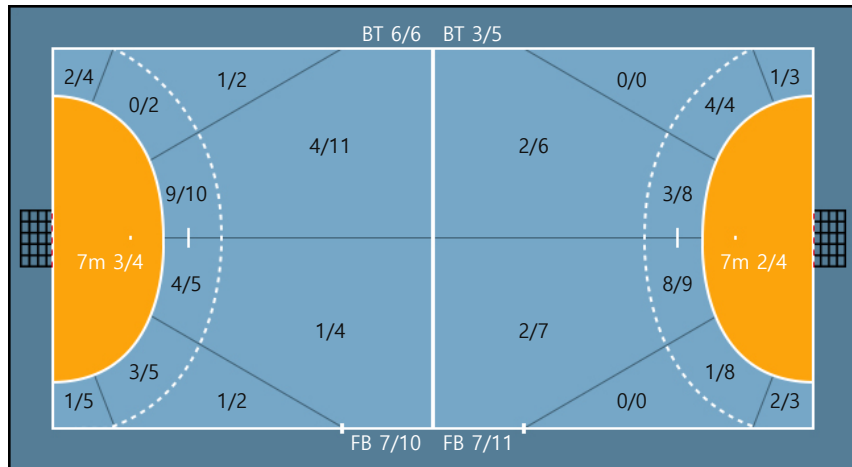

[SK 핸드볼 코리아리그(일반부)]

Shot Distribution

2022. 02. 25 16:00 SK핸드볼경기장

Referees : 정진영 / 서태웅
Technical officer : 강용구 / 김국환
MVP : 11. 김연우(경남개발공사)

서울시청   25   14 : 13   29   경남개발공사

경남개발공사

Players

Goals / Shots

1. 오사라		
0/0	0/0	0/0
0/0	0/0	0/0
0/0	0/0	0/0

7. 노희경		
0/0	0/0	0/0
0/0	0/0	0/0
0/0	0/0	2/2

11. 김연우		
1/1	0/0	0/1
2/2	0/0	0/0
1/1	1/1	3/3

16. 이민영		
0/0	0/0	0/0
0/0	0/0	0/0
0/0	0/0	0/0

20. 조수현		
0/0	0/1	0/0
0/1	0/0	0/0
0/0	0/0	1/2

Missed: 1 Post: 1 Blocked:

1

21. 최지혜		
1/2	0/0	1/2
0/2	0/0	0/1
3/3	1/1	1/1

Missed: 2 Post: 2 Blocked:

2

23. 허유진		
0/0	1/1	1/1
1/2	0/0	1/2
2/3	0/0	1/2

Missed: 1

27. 강다혜		
1/2	0/1	0/0
0/0	0/0	0/1
1/2	0/0	2/2

Team

Goals / Shots

Team		
3/5	1/3	2/4
3/7	0/0	1/4
7/9	2/2	10/12

Missed: 4 Post: 4 Blocked: 3

Offense

Defense

Goalkeepers

Goals / Shots

1. 오사라		
4/7	0/1	1/2
2/5	0/0	1/3
6/7	0/3	11/14

2Min	2 Minute Suspensions	AS	Assists	BS	Block Shots	BT	Breakthroughs	RB	Rebound
DR	Disqualification with report	RC	Red cards	FB	Fast Breaks	G/S	Goals/Shots	BD	Blocked
S/S	Saves/Shots	YC	Yellow cards	ST	Steals	TF	Technical Faults	%	Efficiency