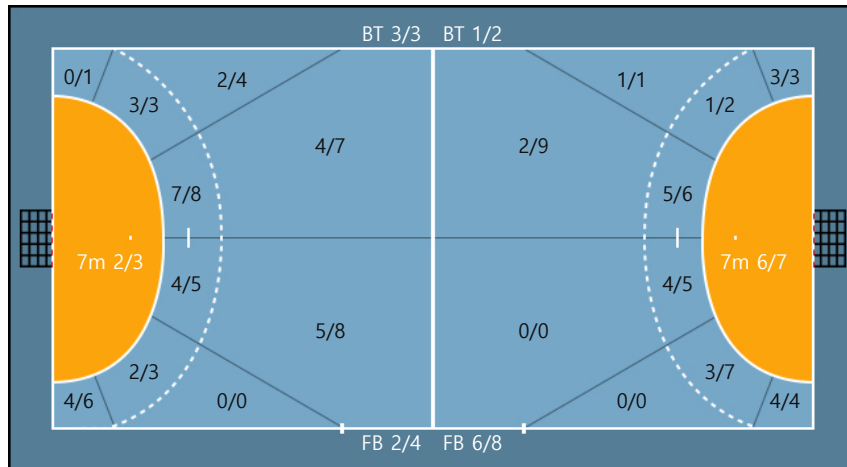

Team

Goals / Shots

Team		
2/3	1/1	5/5
6/8	0/0	5/8
8/11	0/0	6/6

Missed: 2 Post: 4 Blocked: 5

Offense

Defense

Goalkeepers

Goals / Shots