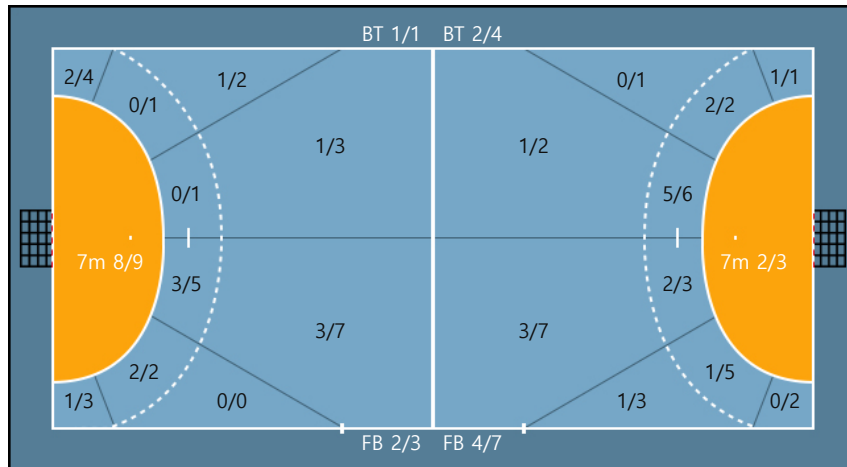

[SK 핸드볼 코리아리그(일반부)]

Shot Distribution

2022. 03. 04 14:00 삼척시민체육관

Referees : 김원정 / 박현진

Technical officer : 장면호 / 김동요

MVP : 24. 강경민(광주도시공사)

광주도시공사

21

10 : 8
11 : 10

18

부산시설공단

광주도시공사

Players

Goals / Shots

1. 손민지		
0/0	0/0	0/0
0/0	0/0	0/0
0/0	0/0	0/0

2. 방민서		
1/1	0/0	0/0
0/0	0/0	0/0
0/0	0/0	0/0

9. 서아루		
1/1	0/0	0/0
0/0	0/0	1/3
0/1	0/0	0/0

10. 원선필		
0/0	0/0	0/0
0/0	0/0	0/1
1/1	0/1	0/0

11. 이슬기		
0/0	0/0	0/0
0/0	0/0	0/0
0/0	0/0	0/0

12. 우하림		
0/0	0/0	0/0
0/0	0/0	0/0
0/0	0/0	0/0

13. 정현희		
0/0	0/0	1/1
0/1	0/0	0/0
0/1	0/1	1/1

18. 한승미		
0/0	0/0	0/0
1/2	0/0	0/0
0/1	0/0	0/0

20. 김지혜		
0/0	0/0	0/0
0/0	0/0	0/0
0/0	0/0	0/0

22. 박세림		
0/0	0/0	0/0
0/0	0/0	0/0
0/0	0/0	0/0

Blocked: 2

23. 송혜수		
0/0	0/0	0/0
0/1	0/0	1/2
1/1	1/1	1/1

24. 강경민		
2/2	0/0	0/0
1/1	0/0	0/1
3/3	1/1	1/1

28. 박지영		
0/0	0/0	0/0
0/0	0/0	0/0
0/0	0/0	0/0

29. 김지현		
0/0	0/0	1/1
0/0	0/0	0/0
0/0	0/0	1/1

88. 박조은		
0/0	0/0	0/0
0/0	0/0	0/0
0/0	0/0	0/0

Missed: 1

Missed: 1 Post: 1 Blocked:

Blocked: 1

4

Team

Goals / Shots

Team		
4/4	0/0	2/2
2/5	0/0	2/7
5/8	2/4	4/4

Missed: 2 Post: 1 Blocked: 7

Offense

Defense

Goalkeepers

Goals / Shots

1. 손민지		
1/1	0/0	2/2
0/0	0/0	0/0
1/1	0/0	2/2

88. 박조은		
0/0	0/2	2/4
0/2	0/0	1/1
1/3	2/3	6/6

2Min	2 Minute Suspensions	AS	Assists	BS	Block Shots	BT	Breakthroughs	RB	Rebound
DR	Disqualification with report	RC	Red cards	FB	Fast Breaks	G/S	Goals/Shots	BD	Blocked
S/S	Saves/Shots	YC	Yellow cards	ST	Steals	TF	Technical Faults	%	Efficiency