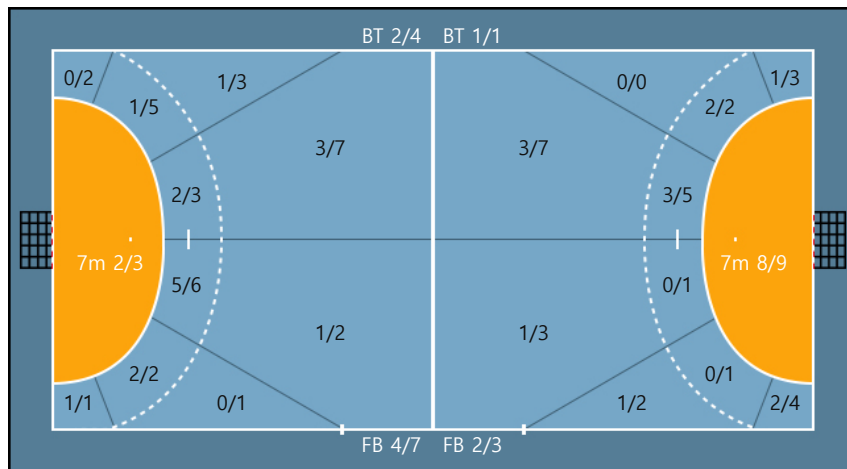

Missed: 3 Post: 2

Team

Goals / Shots

Team		
1/1	0/2	4/6
0/2	0/0	1/1
2/4	2/3	8/8

Missed: 4 Post: 4 Blocked: 3

Offense

Defense

Goalkeepers