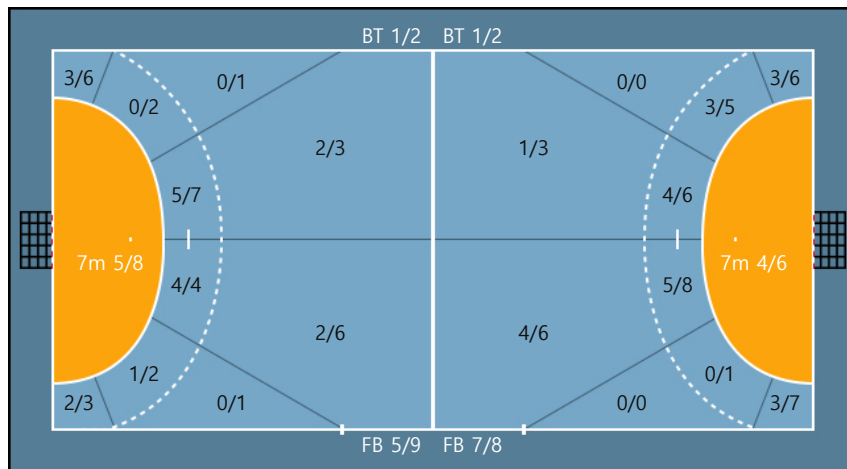

77. 박시연		
0/0	0/0	0/0
0/0	0/0	0/0
0/0	0/0	0/0

Team

Goals / Shots

Team		
2/3	0/1	5/7
2/4	0/0	1/2
7/10	3/3	4/6

Missed: 5 Post: 2 Blocked: 1

Offense

Defense

Goalkeepers