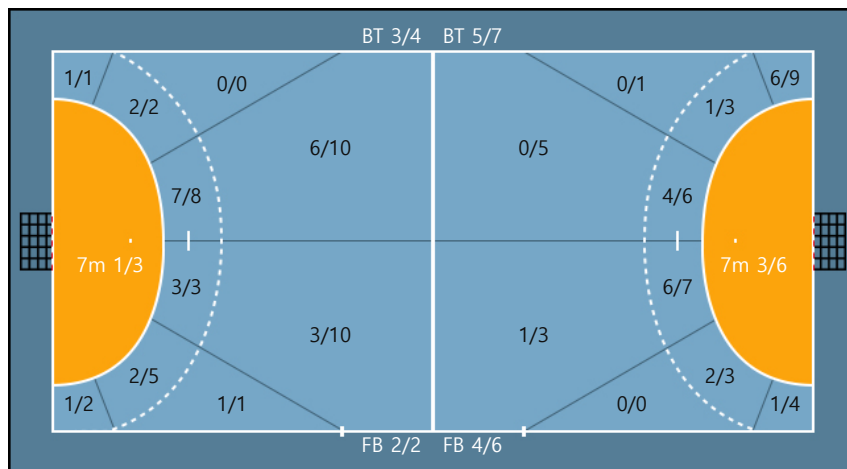

[SK 핸드볼 코리아리그(일반부)]

Shot Distribution

2022. 03. 06 14:00 삼척시민체육관

Referees : 박현진 / 배성현

Technical officer : 이향걸 / 김동요

MVP : 24. 강경민(광주도시공사)

광주도시공사

27

14 : 12
13 : 12

24

서울시청

광주도시공사

Players

Goals / Shots

1. 손민지		
0/0	0/0	0/0
0/0	0/0	0/0
0/0	0/0	0/0

2. 방민서		
0/0	0/0	0/0
0/0	0/0	0/0
0/0	0/0	0/0

9. 서아루		
0/0	0/0	0/1
0/0	0/0	1/1
0/0	1/1	1/1

10. 원선필		
0/0	0/0	0/0
1/1	0/0	0/0
2/2	0/0	2/2

11. 이슬기		
0/0	0/0	0/0
0/0	0/0	0/0
0/0	0/0	0/0

Missed: 1

12. 우하림		
0/0	0/0	0/0
0/0	0/0	0/0
0/0	0/0	0/0

13. 정현희		
0/1	0/0	0/2
1/1	0/0	1/1
0/0	0/0	0/0

18. 한승미		
1/1	0/0	0/0
0/0	0/0	0/0
0/0	0/0	0/0

20. 김지혜		
0/0	0/0	0/0
0/0	0/0	0/0
0/0	0/0	1/1

22. 박세림		
0/0	0/0	0/0
0/0	0/0	0/0
0/0	0/0	0/0

23. 송혜수		
0/0	0/0	0/0
0/0	0/0	0/0
0/0	0/0	0/0

24. 강경민		
2/2	1/1	1/3
1/1	3/3	0/0
4/5	1/1	0/4

28. 박지영		
0/0	0/0	0/0
0/0	0/0	0/0
0/0	0/0	0/0

29. 김지현		
0/0	0/0	0/1
0/0	0/0	0/0
2/2	0/0	0/0

88. 박조은		
0/0	0/0	0/0
0/0	0/0	0/0
0/0	0/0	0/0

Post: 1

Missed: 2

Post: 2

Post: 1

Team

Goals / Shots

Team		
3/4	1/1	1/7
3/3	3/3	2/2
8/9	2/2	4/8

Missed: 3 Post: 4 Blocked: 0

Offense

Defense

Goalkeepers

Goals / Shots

12. 우하림		
1/1	0/0	0/1
0/1	0/0	0/0
1/2	0/0	1/1

88. 박조은		
1/3	0/1	2/4
0/2	0/1	3/4
7/11	1/2	7/8

2Min	2 Minute Suspensions	AS	Assists	BS	Block Shots	BT	Breakthroughs	RB	Rebound
DR	Disqualification with report	RC	Red cards	FB	Fast Breaks	G/S	Goals/Shots	BD	Blocked
S/S	Saves/Shots	YC	Yellow cards	ST	Steals	TF	Technical Faults	%	Efficiency