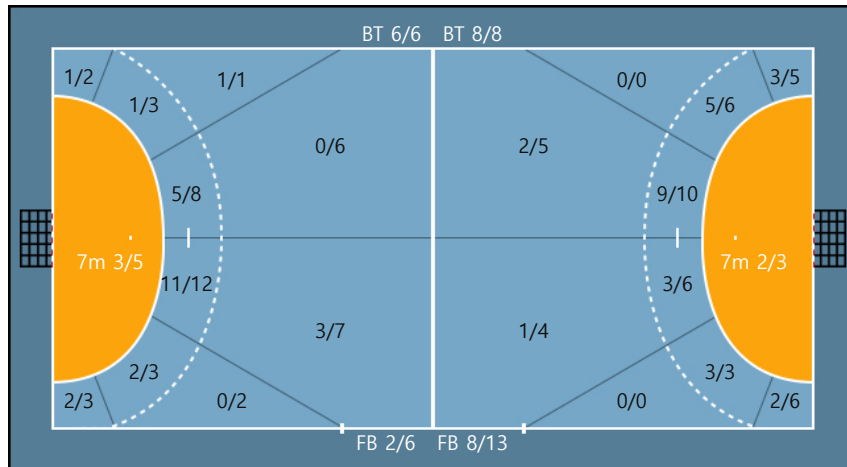

[SK 핸드볼 코리아리그(일반부)]

Shot Distribution

2022. 03. 11 12:00 횡성실내체육관

Referees : 정진영 / 김원정

Technical officer : 오용기 / 강태구

MVP : 8. 이한솔(SK슈가글라이더즈)

SK슈가글라이더즈   **30**   17 : 17   **29**   **서울시청**
서울시청

Players

Goals / Shots

2. 송지영		
1/1	0/0	0/0
0/1	0/0	0/2
0/0	0/1	0/0

11. 박수정		
0/0	0/0	0/1
0/0	0/0	0/0
1/1	0/0	2/2

12. 정진희		
0/0	0/0	0/0
0/0	0/0	0/0
0/0	0/0	0/0

13. 김리안		
0/0	0/0	1/1
0/0	0/0	0/0
1/1	0/0	2/2

23. 우빛나		
1/1	0/0	1/2
2/4	0/1	1/2
2/4	1/1	3/5

Blocked: 2

Missed: 2 Post: 1 Blocked:

2

24. 박지호		
2/2	0/0	1/1
0/1	0/0	1/1
1/2	0/0	1/1

29. 윤예진		
0/0	0/0	0/2
0/0	0/0	1/1
1/1	0/0	0/1

33. 최현주		
0/0	0/0	0/0
0/0	0/0	0/0
0/0	0/0	0/0

34. 최한솔		
0/0	0/0	0/0
0/0	0/0	0/0
1/1	0/0	1/1

88. 조아람		
0/0	0/0	0/0
0/0	0/0	0/0
0/0	0/0	0/0

93. 김은경		
0/0	0/0	0/0
0/0	0/0	0/0
0/1	0/0	0/0

Team

Goals / Shots

Team		
4/4	0/0	3/7
2/6	0/1	3/6
7/11	1/2	9/12

Missed: 2 Post: 1 Blocked: 4

Offense

Defense

Goalkeepers

Goals / Shots

12. 정진희		
1/1	0/2	5/5
0/2	0/0	1/3
10/11	1/2	11/13

2Min	2 Minute Suspensions	AS	Assists	BS	Block Shots	BT	Breakthroughs	RB	Rebound
DR	Disqualification with report	RC	Red cards	FB	Fast Breaks	G/S	Goals/Shots	BD	Blocked
S/S	Saves/Shots	YC	Yellow cards	ST	Steals	TF	Technical Faults	%	Efficiency