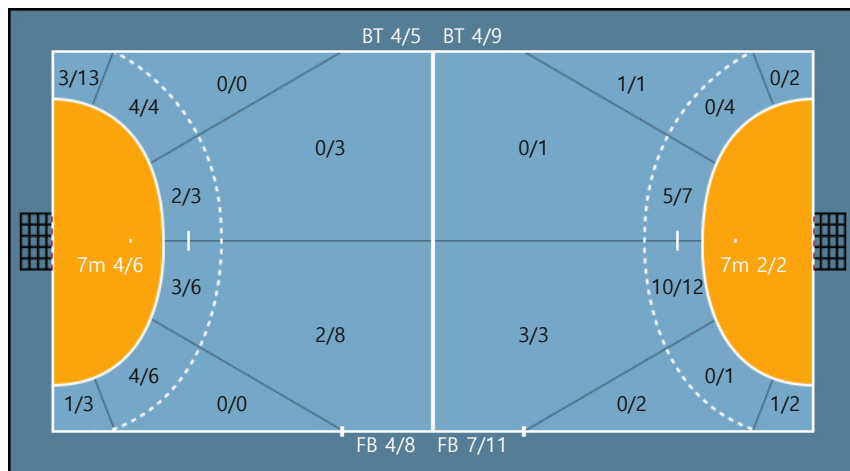

[SK 핸드볼 코리아리그(일반부)]

Shot Distribution

2022. 03. 13 12:30 횡성실내체육관

Referees : 조용현 / 구본욱

Technical officer : 이항걸 / 엄태권

MVP : 19. 이한주(인천광역시청)

인천광역시청

23

13 : 16
10 : 6

22

경남개발공사

인천광역시청

Players

Goals / Shots

2. 김선화		
0/0	0/0	0/0
0/2	0/0	0/0
0/0	0/1	0/0

Post: 1

7. 신은주		
0/0	1/1	1/1
1/1	0/0	0/0
1/2	0/0	0/0

Post: 1

12. 이소연		
0/0	0/0	0/0
0/0	0/0	0/0
0/0	0/0	0/0

13. 장나연		
0/0	0/0	0/0
0/0	0/0	0/0
0/0	0/0	0/0

16. 이가은		
0/0	0/0	0/0
0/0	0/0	0/0
0/0	0/0	0/0

17. 김희진		
0/0	0/0	0/0
1/1	0/0	0/1
2/6	0/0	1/1

Missed: 1 Blocked: 2

18. 김한령		
0/0	0/1	3/4
0/1	0/0	1/3
0/2	0/0	0/0

Missed: 1 Blocked: 3

19. 이한주		
1/1	0/0	0/0
0/1	0/0	1/1
3/3	0/0	1/1

20. 김설희		
0/0	0/0	0/0
0/0	0/0	0/0
0/0	0/0	0/0

21. 김성은		
0/1	0/0	0/0
0/0	0/0	0/0
0/0	0/0	0/0

Post: 1

27. 김선해		
0/0	0/0	0/0
0/0	0/0	0/0
1/1	0/0	0/0

29. 신다래		
1/1	0/1	1/1
0/1	0/0	0/1
1/1	1/1	0/0

Post: 3

Team

Goals / Shots

Team		
2/3	1/3	5/6
2/7	0/0	2/6
8/15	1/2	2/2

Missed: 2 Post: 6 Blocked: 5

Offense

Defense

Goalkeepers

Goals / Shots

16. 이가은		
5/5	3/3	0/0
3/5	0/0	2/4
5/7	0/3	4/6

2Min	2 Minute Suspensions	AS	Assists	BS	Block Shots	BT	Breakthroughs	RB	Rebound
DR	Disqualification with report	RC	Red cards	FB	Fast Breaks	G/S	Goals/Shots	BD	Blocked
S/S	Saves/Shots	YC	Yellow cards	ST	Steals	TF	Technical Faults	%	Efficiency