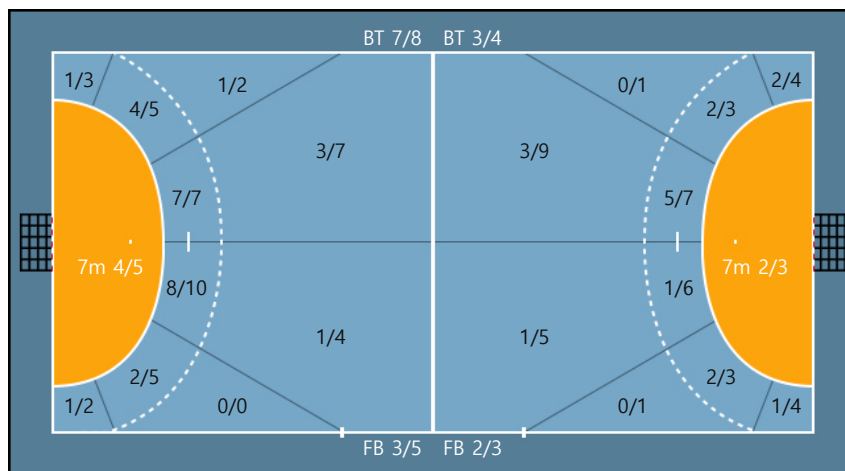

[SK 핸드볼 코리아리그(일반부)]

Shot Distribution

2022. 03. 18 18:00 SK호크스아레나

Referees : 서태웅 / 김원정
Technical officer : 이항걸 / 오용기
MVP : 13. 정현희(광주도시공사)

광주도시공사 32 19 : 9 19 컬러폴대구

광주도시공사

Players

Goals / Shots

1. 손민지		
0/0	0/0	0/0
0/0	0/0	0/0
0/0	0/0	0/0

2. 방민서		
0/0	0/0	0/0
0/1	0/0	0/0
0/0	0/0	0/0

Post: 1

9. 서아루		
1/1	0/0	0/0
0/0	0/0	0/0
1/1	0/0	0/0

10. 원선필		
0/0	0/0	0/0
0/0	0/0	0/0
1/1	0/0	2/2

11. 이슬기		
0/1	0/0	0/0
0/0	0/0	0/0
2/2	0/0	0/0

Missed: 3 Post: 2 Blocked: 1

12. 우하림		
0/0	0/0	0/0
0/0	0/0	0/0
0/0	0/0	0/0

13. 정현희		
1/2	0/0	0/2
1/1	0/0	0/0
3/3	1/1	4/4

Post: 2

18. 한승미		
0/0	0/0	0/0
1/1	0/0	0/0
0/0	0/0	0/0

20. 김지혜		
0/0	0/0	0/0
0/0	0/0	0/0
0/0	0/0	0/0

22. 박세림		
0/0	0/0	0/0
0/0	0/0	0/0
2/2	0/0	0/0

23. 송혜수		
0/0	0/0	0/0
0/0	0/0	0/0
2/2	0/0	0/0

Missed: 1

24. 강경민		
1/1	0/0	0/0
0/0	0/0	0/0
3/3	0/0	0/0

Missed: 1

29. 김지현		
1/2	0/0	2/3
0/0	0/0	1/1
0/1	2/2	0/0

88. 박조은		
0/0	0/0	0/0
0/0	0/0	0/0
0/0	0/0	0/0

Team

Goals / Shots

Team		
4/7	0/0	2/5
2/3	0/0	1/1
14/15	3/3	6/6

Missed: 5 Post: 5 Blocked: 1

Offense

Defense

Goalkeepers

Goals / Shots

1. 손민지		
1/2	0/0	0/1
0/2	0/0	1/2
0/0	0/0	0/2

12. 우하림		
4/5	0/0	2/3
0/0	0/1	0/0
1/1	2/2	3/6

88. 박조은		
1/2	0/0	1/4
0/0	0/0	0/0
1/2	0/1	2/4

2Min	2 Minute Suspensions	AS	Assists	BS	Block Shots	BT	Breakthroughs	RB	Rebound
DR	Disqualification with report	RC	Red cards	FB	Fast Breaks	G/S	Goals/Shots	BD	Blocked
S/S	Saves/Shots	YC	Yellow cards	ST	Steals	TF	Technical Faults	%	Efficiency