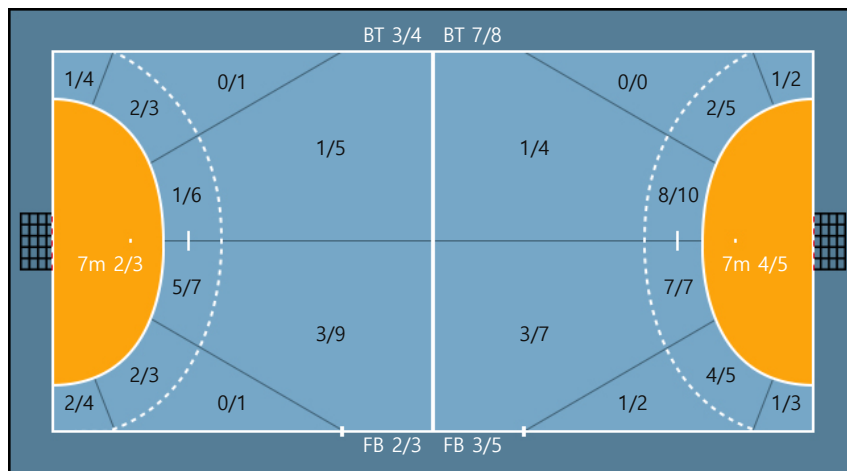

[SK 핸드볼 코리아리그(일반부)]

Shot Distribution

2022. 03. 18 18:00 SK호크스아레나

Referees : 서태웅 / 김원정
Technical officer : 이항걸 / 오용기
MVP : 13. 정현희(광주도시공사)

광주도시공사 32   19 : 9   **19**   **컬러풀대구**

컬러풀대구

Players

Goals / Shots

2. 신민희 2/2 0/0 0/0 0/0 0/0 0/0 0/0 1/1 0/0	9. 최경빈 2/3 0/0 1/1 0/0 0/0 0/0 0/0 1/1 0/3	12. 이현정 0/0 0/0 0/0 0/0 0/0 0/0 0/0 0/0 0/0	16. 심현지 0/0 0/0 0/0 0/0 0/0 0/0 0/0 0/0 0/0	17. 박지원 0/0 0/0 0/0 0/0 0/0 0/0 0/0 0/0 0/0
Post: 1				
19. 여다정 0/0 0/0 0/0 0/0 0/0 0/0 0/0 0/0 0/0	20. 황은진 0/0 0/0 0/0 0/1 0/0 0/0 0/0 0/0 1/2	21. 이경현 0/0 0/0 1/2 0/0 0/0 1/1 0/0 0/0 2/4	22. 이원정 0/0 0/0 0/0 0/0 0/0 0/1 0/0 0/0 2/2	23. 김아영 1/1 0/0 0/0 0/0 0/0 0/0 0/1 0/1 0/0
		Missed: 1	Post: 1	
24. 김혜원 0/0 0/0 0/0 0/0 0/0 0/0 0/0 0/0 0/0	25. 정유라 0/0 0/0 0/0 0/0 0/0 0/0 0/0 0/0 0/0	28. 허수림 0/1 0/0 0/2 0/1 0/1 0/0 1/1 0/0 0/1	29. 김예진 1/2 0/0 1/3 0/0 0/0 0/0 1/1 0/0 0/0	
		Post: 1	Post: 2 Blocked: 3	

Team

Goals / Shots

Team		
6/9	0/0	3/8
0/2	0/1	1/2
2/3	2/3	5/12

Missed: 1   Post: 5   Blocked: 3

Offense

Defense

Goalkeepers

Goals / Shots

12. 이현정		
4/7	0/0	2/5
2/3	0/0	1/1
14/15	3/3	6/6

2Min	2 Minute Suspensions	AS	Assists	BS	Block Shots	BT	Breakthroughs	RB	Rebound
DR	Disqualification with report	RC	Red cards	FB	Fast Breaks	G/S	Goals/Shots	BD	Blocked
S/S	Saves/Shots	YC	Yellow cards	ST	Steals	TF	Technical Faults	%	Efficiency