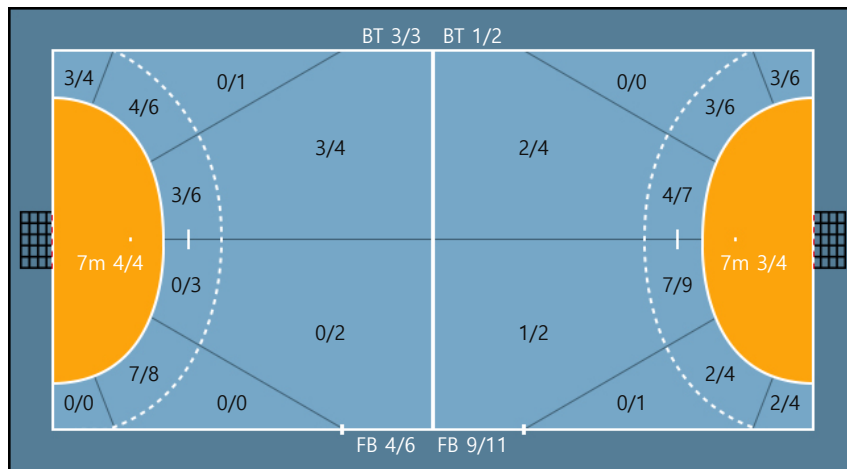

Missed: 1 Post: 5 Blocked: 0

Offense

Defense

Goalkeepers

Goals / Shots

28. 가비나		
1/3	1/2	5/5
2/6	0/0	3/10
11/13	1/3	2/3

2Min	2 Minute Suspensions	AS	Assists	BS	Block Shots	BT	Breakthroughs	RB	Rebound
DR	Disqualification with report	RC	Red cards	FB	Fast Breaks	G/S	Goals/Shots	BD	Blocked
S/S	Saves/Shots	YC	Yellow cards	ST	Steals	TF	Technical Faults	%	Efficiency