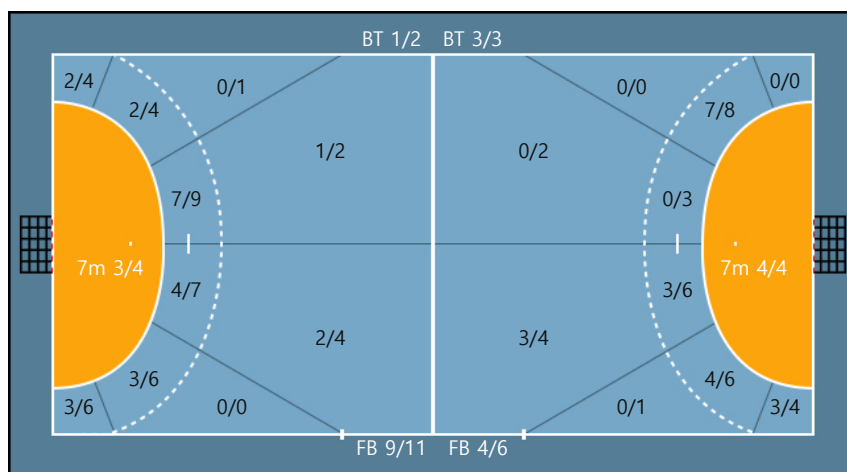

[제1회 SK 핸드볼 코리아리그 포스트시즌(일반부)]

Shot Distribution

2022. 03. 25 18:00 부산기장체육관

Referees : 구본욱 / 김원정

Technical officer : 강태구 / 김국환

MVP : 11. 연은영(SK슈가글라이더즈)

부산시설공단

24

13 : 14
11 : 13

27

SK슈가글라이더즈

SK슈가글라이더즈

Players

Goals / Shots

6. 최수지		
0/0	0/0	0/0
0/1	0/0	1/2
2/3	0/1	0/0

7. 김수정		
0/0	0/0	0/0
1/1	0/0	0/0
1/1	0/0	0/0

8. 이한솔		
0/0	0/0	1/1
0/0	0/0	0/0
0/0	0/0	0/0

9. 신다빈		
0/0	0/0	0/0
0/0	0/0	0/0
0/0	0/0	0/0

11. 연은영		
0/1	0/1	0/0
0/0	0/0	2/2
5/5	1/1	0/0

12. 이민지		
0/0	0/0	0/0
0/0	0/0	0/0
0/0	0/0	0/0

15. 최수민		
0/0	1/1	2/2
0/0	0/0	0/2
1/1	0/0	0/0

16. 김수연		
0/0	0/0	0/0
0/0	0/0	0/0
0/0	0/0	0/0

17. 이현주		
0/0	0/0	1/1
0/0	0/0	0/1
0/0	0/0	0/0

20. 김하경		
1/2	0/0	0/0
1/2	0/0	0/0
0/0	0/0	1/1

Post: 1

23. 김세영		
0/0	0/0	0/0
0/0	0/0	0/0
0/0	0/0	0/0

24. 권한나		
0/0	0/0	1/1
0/2	0/0	0/3
3/4	0/1	0/0

27. 박하얀		
0/0	0/0	0/0
0/0	0/0	0/0
0/0	0/0	0/0

29. 유소정		
0/0	0/0	0/0
0/0	0/0	0/0
0/0	0/0	1/2

36. 다니		
0/0	0/0	0/0
0/0	0/0	0/0
0/0	0/0	0/0

Blocked: 2

Blocked: 1

Team

Goals / Shots

Team		
1/3	1/2	5/5
2/6	0/0	3/10
12/14	1/3	2/3

Missed: 0 Post: 1 Blocked: 3

Offense

Defense

Goalkeepers

Goals / Shots

12. 이민지		
3/3	0/0	4/5
1/2	0/1	2/4
5/5	1/1	3/4

16. 김수연		
0/0	0/0	0/0
0/1	0/0	1/2
0/0	0/0	3/3

2Min	2 Minute Suspensions	AS	Assists	BS	Block Shots	BT	Breakthroughs	RB	Rebound
DR	Disqualification with report	RC	Red cards	FB	Fast Breaks	G/S	Goals/Shots	BD	Blocked
S/S	Saves/Shots	YC	Yellow cards	ST	Steals	TF	Technical Faults	%	Efficiency